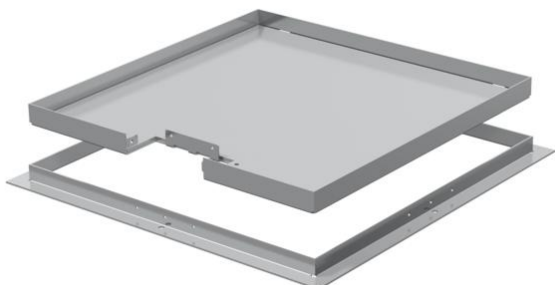

# Technical data sheet

Frame cassette for cord outlet, RKS, nominal size 250-3,  
stainless steel

Item number: 7406560

Frame cassette for cord outlet, for UZD250-3, for the installation of accessories  
in dry or wet-cleaned floors for indoor use.

## Master data

Item number	7406560
Type	RKS 2V2 30
Description 1	Frame cassette
Description 2	for cord outlet
Manufacturer	OBO
Dimension	282x282x30
Material	Stainless steel
Smallest sales unit	1
Unit of quantity	Piece
Weight	448.1 kg
Weight unit	kg/100 pc.

## Dimensions

Dimension A	324 mm
Dimension B	288 mm
Dimension C	282 mm
Dimension h	30 mm

# Technical data sheet

Frame cassette for cord outlet, RKS, nominal size 250-3,  
stainless steel

Item number: 7406560