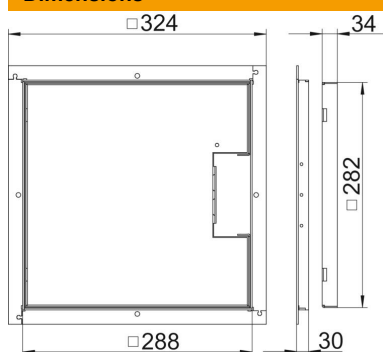

# Technical data sheet

Frame cassette for cord outlet, RKS, nominal size 250-3,  
stainless steel

Item number: 7406560

Frame cassette for cord outlet, for UZD250-3, for the installation of accessories  
in dry or wet-cleaned floors for indoor use.

## Master data

Item number	7406560
Type	RKS 2V2 30
Description 1	Frame cassette
Description 2	for cord outlet
Manufacturer	OBO
Dimension	282x282x30
Material	Stainless steel
Smallest sales unit	1
Unit of quantity	Piece
Weight	448.1 kg
Weight unit	kg/100 pc.

## Dimensions

Dimension A	324 mm
Dimension B	288 mm
Dimension C	282 mm
Dimension h	30 mm

# Technical data sheet

Frame cassette for cord outlet, RKS, nominal size 250-3,  
stainless steel

Item number: 7406560