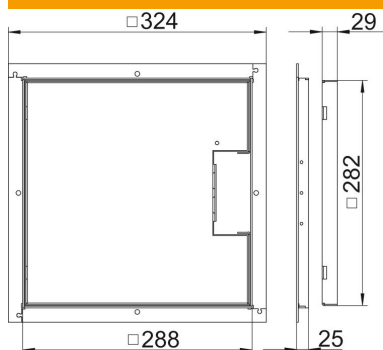

Technical data sheet

Frame cassette for cord outlet, RKS, nominal size 250-3,
stainless steel

Item number: 7406558

Frame cassette for cord outlet, for UZD250-3, for the installation of accessories
in dry or wet-cleaned floors for indoor use.

A2 Stainless steel

Master data

Item number	7406558
Type	RKS 2V2 25
Description 1	Frame cassette
Description 2	for cord outlet
Manufacturer	OBO
Dimension	282x282x25
Material	Stainless steel
Smallest sales unit	1
Unit of quantity	Piece
Weight	432.8 kg
Weight unit	kg/100 pc.

Dimensions

Dimension A	324 mm
Dimension B	288 mm
Dimension C	282 mm
Dimension h	25 mm

Technical data sheet

Frame cassette for cord outlet, RKS, nominal size 250-3,
stainless steel

Item number: 7406558

Technical data