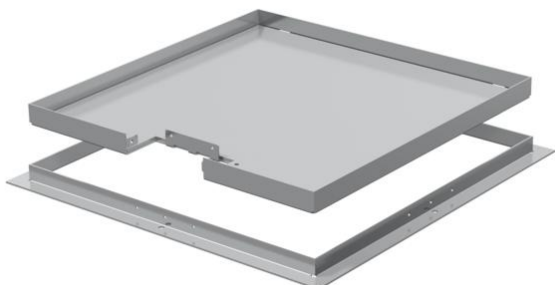

Technical data sheet

Frame cassette for cord outlet, RKS, nominal size 250-3,
stainless steel

Item number: 7406558

Frame cassette for cord outlet, for UZD250-3, for the installation of accessories
in dry or wet-cleaned floors for indoor use.

A2 Stainless steel

Master data

Item number	7406558
Type	RKS 2V2 25
Description 1	Frame cassette
Description 2	for cord outlet
Manufacturer	OBO
Dimension	282x282x25
Material	Stainless steel
Smallest sales unit	1
Unit of quantity	Piece
Weight	432.8 kg
Weight unit	kg/100 pc.

Dimensions

Dimension A	324 mm
Dimension B	288 mm
Dimension C	282 mm
Dimension h	25 mm

Technical data sheet

Frame cassette for cord outlet, RKS, nominal size 250-3,
stainless steel

Item number: 7406558

Technical data

Number of cable outlets	1
Cable outlet version	Swivellable cord outlet
Floor care	Dry
Suitable for	Underfloor socket structure
Device support to accept mounting boxes	no
Floor covering thickness	23 mm