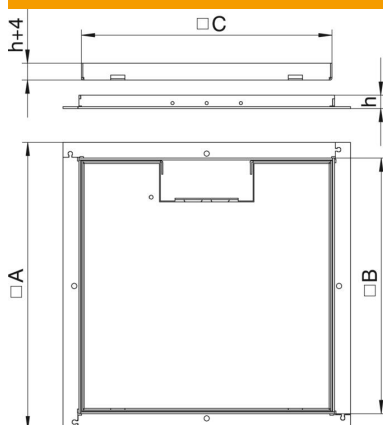

Technical data sheet

Frame cassette for cord outlet, RKS, nominal size 250-3,
brass

Item number: 7406538

Frame cassette for cord outlet, for UZD250-3, for the installation of accessories
in dry or wet-cleaned floors for indoor use.

CuZn
37 Brass

Master data

Item number	7406538
Type	RKS 2M2 15
Description 1	Frame cassette
Description 2	for cord outlet
Manufacturer	OBO
Dimension	282x282x15
Material	Brass
Smallest sales unit	1
Unit of quantity	Piece
Weight	423.6 kg
Weight unit	kg/100 pc.

Dimensions

Dimension A	324 mm
Dimension B	288 mm
Dimension C	282 mm
Dimension h	15 mm

Technical data sheet

Frame cassette for cord outlet, RKS, nominal size 250-3,
brass

Item number: 7406538

Technical data