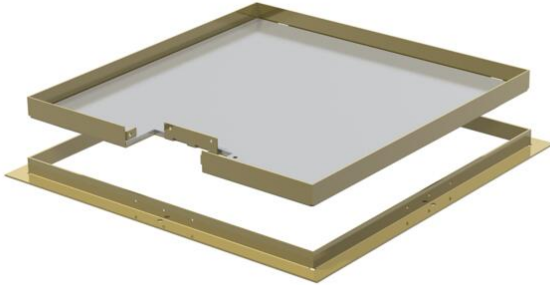

Technical data sheet

Frame cassette for cord outlet, RKS, nominal size 250-3,
brass

Item number: 7406538

Frame cassette for cord outlet, for UZD250-3, for the installation of accessories
in dry or wet-cleaned floors for indoor use.

CuZn
37 Brass

Master data

Item number	7406538
Type	RKS 2M2 15
Description 1	Frame cassette
Description 2	for cord outlet
Manufacturer	OBO
Dimension	282x282x15
Material	Brass
Smallest sales unit	1
Unit of quantity	Piece
Weight	423.6 kg
Weight unit	kg/100 pc.

Dimensions

Dimension A	324 mm
Dimension B	288 mm
Dimension C	282 mm
Dimension h	15 mm

Technical data sheet

Frame cassette for cord outlet, RKS, nominal size 250-3,
brass

Item number: 7406538

Technical data

Number of cable outlets	1
Cable outlet version	Swivellable cord outlet
Floor care	Dry
Suitable for	Underfloor socket structure
Device support to accept mounting boxes	no
Floor covering thickness	13 mm