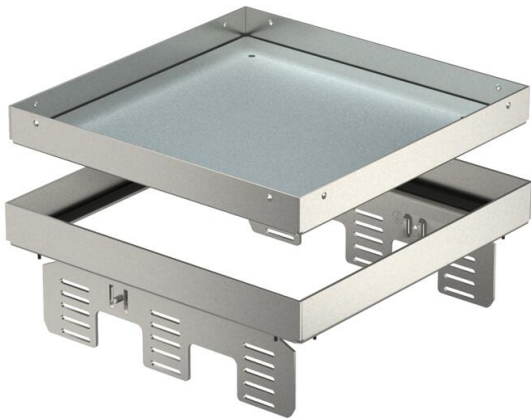

Technical data sheet

Height-adjustable cassette for inspection opening,
RKNUZD3, stainless steel
Item number: 7409068

Height-adjustable "blank" cassette, decoupled from the floor, for the creation of an inspection opening of nominal size 9 in dry or wet-cleaned floors for indoor use, for mounting in underfloor boxes UZD250-3 or UZD350-3, either in conjunction with a blanking lid DUG../9 or in UGD250-3/9 or UGD350-3/9. Mounting takes place using levelling profiles (order separately) in the aluminium frame profile of the underfloor boxes. Only suitable for smooth floor coverings. Height-adjustable cassette as a blind cassette, 3-compartment. 3 APMT5 cover plates can be installed. For the installation of 3 UT4 universal supports for 9 individual installation devices with support ring/support clamp or 12 Modul 45 devices.

A2 Stainless steel

Master data

Item number	7409068
Type	RKN2 UZD3 9VS25
Description 1	Square cassette
Description 2	blank
Manufacturer	OBO
Dimension	243x243mm
Material	Stainless steel
Smallest sales unit	1
Unit of quantity	Piece
Weight	359 kg
Weight unit	kg/100 pc.