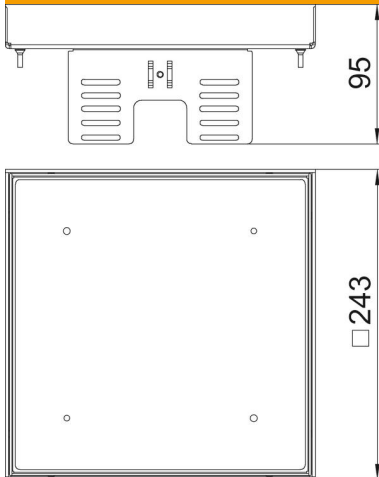

A2 Stainless steel

Master data

Item number	7409068
Type	RKN2 UZD3 9VS25
Description 1	Square cassette
Description 2	blank
Manufacturer	OBO
Dimension	243x243mm
Material	Stainless steel
Smallest sales unit	1
Unit of quantity	Piece
Weight	359 kg
Weight unit	kg/100 pc.

Technical data sheet

Height-adjustable cassette for inspection opening,
RKNUZD3, stainless steel
Item number: 7409068

Dimensions

Length	243 mm
Width	243 mm
Height	95 mm
Dimension h	95 mm

Technical data

Number of installable devices	0
Number of cable outlets	0
Version for	Square
Cable outlet version	No cable outlet
Floor care	Wet
Decouplable	yes
Screed height, min.	105 mm
Floor height, min.	90 mm
Suitable for raised floor installation	yes
Suitable for cavity floor installation	yes
Suitable for underfloor box	250/350
Device support to accept mounting boxes	no
Length of installation dimensions	244 mm
Nominal size for device installation units	9
Protection rating (IP) when used	IP00
Protection rating (IP) when unused	IP44
Protection rating IK code	IK10
Heavy-duty version	no
Installation system type	UT4
Vertical load, large area	to 10,000 N
Vertical load, small area	to 3,000 N
Approvals	VDE
Floor covering thickness	25 mm