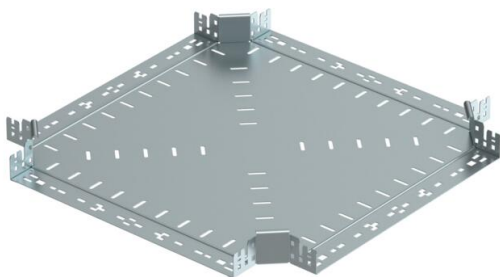

## Magic cross-over 60 FS

Item number: 7027011

Cross-over with quick connector system. For all cable tray types of 60 mm side height.

**St** Steel

**FS** Strip galvanized

### Master data

Item number	7027011
Type	RKM 650 FS
Description 1	Cross over
Description 2	with quick connector
Manufacturer	OBO
Dimension	60x500
Material	Steel
Surface	Strip galvanized
Surface standard	DIN EN 10346
Smallest sales unit	1
Unit of quantity	Piece
Weight	468.3 kg
Weight unit	kg/100 pc.

### Dimensions

Width	500 mm
Width	20 in
Height	60 mm
Height	2 in
Plate thickness	1.25 mm
Dimension B	500 mm

### Technical data

Bend (angle)	90°
Connector version	Integrated connector
Maintain electrical functions	no
Material thickness, floor plate	1.25 mm
NATO hole pattern	no
Change of direction	Horizontal
Rustproof steel, pickled	no
Wide-span version	no
Type of connector, cable support system	Click fastening
Rail thickness	1.25 mm