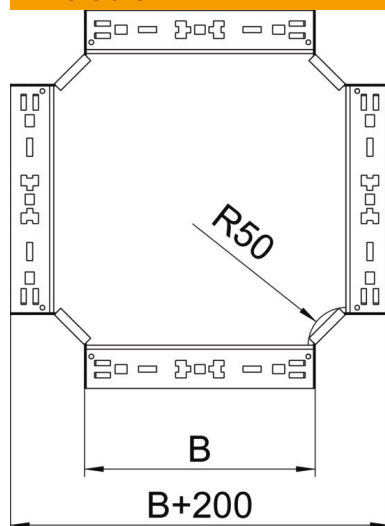

## Magic cross-over 60 FS

Item number: 7027011

Cross-over with quick connector system. For all cable tray types of 60 mm side height.

**St** Steel

**FS** Strip galvanized

### Master data

Item number	7027011
Type	RKM 650 FS
Description 1	Cross over
Description 2	with quick connector
Manufacturer	OBO
Dimension	60x500
Material	Steel
Surface	Strip galvanized
Surface standard	DIN EN 10346
Smallest sales unit	1
Unit of quantity	Piece
Weight	468.3 kg
Weight unit	kg/100 pc.

### Dimensions

Width	500 mm
Width	20 in
Height	60 mm
Height	2 in
Plate thickness	1.25 mm
Dimension B	500 mm