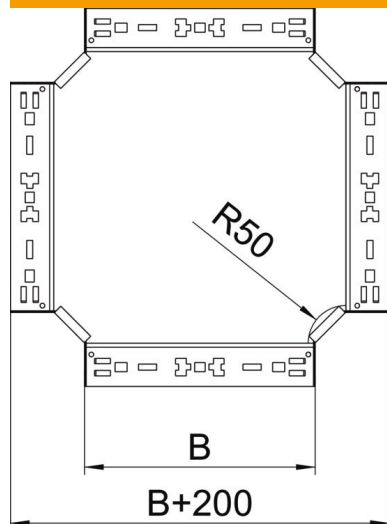

Technical data sheet

Magic cross-over 60 FS

Item number: 7027007

Cross-over with quick connector system. For all cable tray types of 60 mm side height.

St Steel

FS Strip galvanized

Master data

Item number	7027007
Type	RKM 630 FS
Description 1	Cross over
Description 2	with quick connector
Manufacturer	OBO
Dimension	60x300
Material	Steel
Surface	Strip galvanized
Surface standard	DIN EN 10346
Smallest sales unit	1
Unit of quantity	Piece
Weight	244.6 kg
Weight unit	kg/100 pc.

Technical data sheet

Magic cross-over 60 FS

Item number: 7027007

Dimensions

Width	300 mm
Width	12 in
Height	60 mm
Height	2 in
Plate thickness	1.25 mm
Dimension B	300 mm

Technical data

Bend (angle)	90°
Connector version	Integrated connector
Maintain electrical functions	yes
Material thickness, floor plate	1.25 mm
NATO hole pattern	no
Change of direction	Horizontal
Rustproof steel, pickled	no
Wide-span version	no
Type of connector, cable support system	Click fastening
Rail thickness	1.25 mm