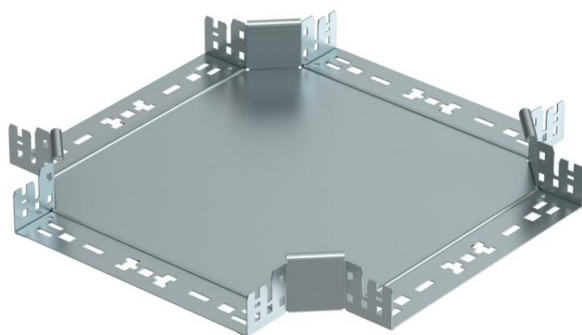

Technical data sheet

Magic cross-over 60 FS

Item number: 7027007

Cross-over with quick connector system. For all cable tray types of 60 mm side height.

St Steel

FS Strip galvanized

Master data

Item number	7027007
Type	RKM 630 FS
Description 1	Cross over
Description 2	with quick connector
Manufacturer	OBO
Dimension	60x300
Material	Steel
Surface	Strip galvanized
Surface standard	DIN EN 10346
Smallest sales unit	1
Unit of quantity	Piece
Weight	244.6 kg
Weight unit	kg/100 pc.

Technical data sheet

Magic cross-over 60 FS

Item number: 7027007

Dimensions

Width	300 mm
Width	12 in
Height	60 mm
Height	2 in
Plate thickness	1.25 mm
Dimension B	300 mm

Technical data

Bend (angle)	90°
Connector version	Integrated connector
Maintain electrical functions	yes
Material thickness, floor plate	1.25 mm
NATO hole pattern	no
Change of direction	Horizontal
Rustproof steel, pickled	no
Wide-span version	no
Type of connector, cable support system	Click fastening
Rail thickness	1.25 mm