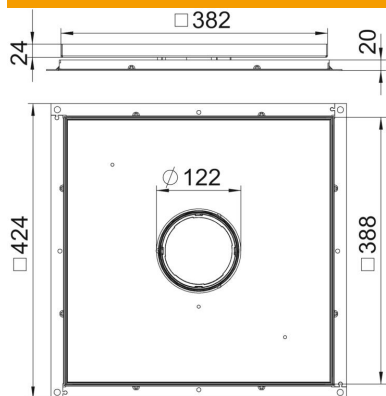

Technical data sheet

Frame cassette for tube body, RKF, nominal size 350-3,
stainless steel

Item number: 7409416

Frame cassette for tube body, for UZD350-3, for the installation of accessories in dry or wet-cleaned floors for indoor use.

A2 Stainless steel

Master data

Item number	7409416
Type	RKF3 V3 20
Description 1	Frame cassette
Description 2	for tube
Manufacturer	OBO
Dimension	383x383x20
Material	Stainless steel
Smallest sales unit	1
Unit of quantity	Piece
Weight	739 kg
Weight unit	kg/100 pc.

Technical data sheet

Frame cassette for tube body, RKF, nominal size 350-3,
stainless steel

Item number: 7409416

Dimensions

Dimension A	424 mm
Dimension B	388 mm
Dimension C	382 mm
Dimension h	20 mm

Technical data