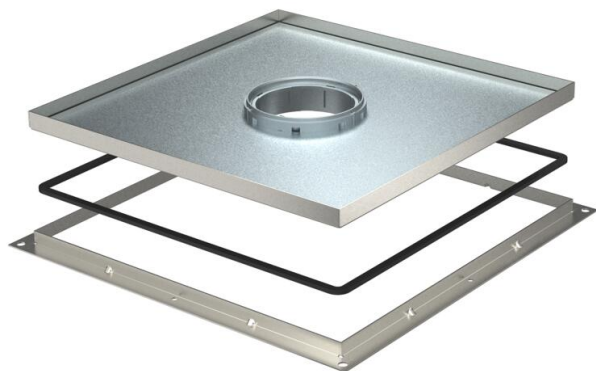

Technical data sheet

Frame cassette for tube body, RKF, nominal size 350-3,
stainless steel

Item number: 7409416

Frame cassette for tube body, for UZD350-3, for the installation of accessories in dry or wet-cleaned floors for indoor use.

A2 Stainless steel

Master data

Item number	7409416
Type	RKF3 V3 20
Description 1	Frame cassette
Description 2	for tube
Manufacturer	OBO
Dimension	383x383x20
Material	Stainless steel
Smallest sales unit	1
Unit of quantity	Piece
Weight	739 kg
Weight unit	kg/100 pc.

Technical data sheet

Frame cassette for tube body, RKF, nominal size 350-3,
stainless steel

Item number: 7409416

Dimensions

Dimension A	424 mm
Dimension B	388 mm
Dimension C	382 mm
Dimension h	20 mm

Technical data

Number of cable outlets	1
Cable outlet version	Lowerable tube body
Floor care	Wet
Suitable for	Underfloor socket structure
Device support to accept mounting boxes	no
Floor covering thickness	18 mm