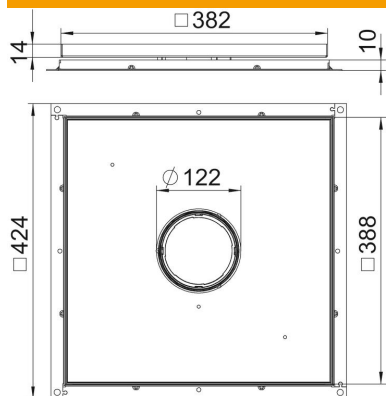

Technical data sheet

Frame cassette for tube body, RKF, nominal size 350-3,
stainless steel

Item number: 7409412

Frame cassette for tube body, for UZD350-3, for the installation of accessories in dry or wet-cleaned floors for indoor use.

A2 Stainless steel

Master data

Item number	7409412
Type	RKF3 V3 10
Description 1	Frame cassette
Description 2	for tube
Manufacturer	OBO
Dimension	383x383x10
Material	Stainless steel
Smallest sales unit	1
Unit of quantity	Piece
Weight	695.1 kg
Weight unit	kg/100 pc.

Technical data sheet

Frame cassette for tube body, RKF, nominal size 350-3,
stainless steel

Item number: 7409412

Dimensions

Dimension A	424 mm
Dimension B	388 mm
Dimension C	382 mm
Dimension h	10 mm

Technical data