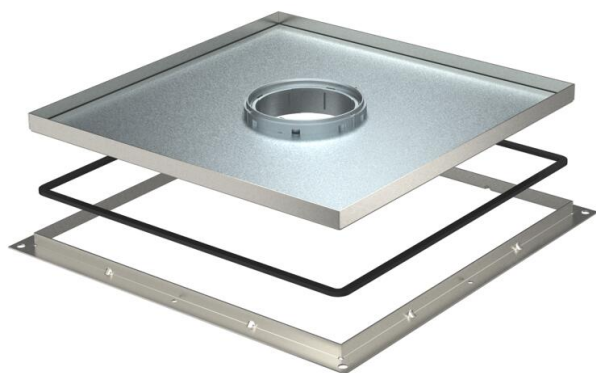

Technical data sheet

Frame cassette for tube body, RKF, nominal size 350-3,
stainless steel

Item number: 7409412

Frame cassette for tube body, for UZD350-3, for the installation of accessories in dry or wet-cleaned floors for indoor use.

A2 Stainless steel

Master data

Item number	7409412
Type	RKF3 V3 10
Description 1	Frame cassette
Description 2	for tube
Manufacturer	OBO
Dimension	383x383x10
Material	Stainless steel
Smallest sales unit	1
Unit of quantity	Piece
Weight	695.1 kg
Weight unit	kg/100 pc.

Technical data sheet

Frame cassette for tube body, RKF, nominal size 350-3,
stainless steel

Item number: 7409412

Dimensions

Dimension A	424 mm
Dimension B	388 mm
Dimension C	382 mm
Dimension h	10 mm

Technical data

Number of cable outlets	1
Cable outlet version	Lowerable tube body
Floor care	Wet
Suitable for	Underfloor socket structure
Device support to accept mounting boxes	no
Floor covering thickness	8 mm