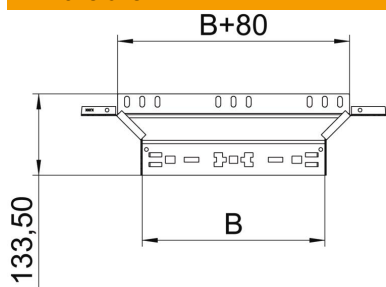

Technical data sheet

Magic add-on tee 85 FT

Item number: 6041600

Add-on tee with quick connector system. For all cable tray types of 85 mm side height.

St Steel

FT Hot-dip galvanised

Master data

Item number	6041600
Type	RAAM 860 FT
Description 1	Add-on tee
Description 2	with quick connector
Manufacturer	OBO
Dimension	85x600
Material	Steel
Surface	Hot-dip galvanised
Surface standard	DIN EN ISO 1461
Smallest sales unit	1
Unit of quantity	Piece
Weight	118.5 kg
Weight unit	kg/100 pc.

Technical data sheet

Magic add-on tee 85 FT

Item number: 6041600

Dimensions

Width	600 mm
Height	85 mm
Plate thickness	1.25 mm
Dimension B	600 mm

Technical data

Bend (angle)	90°
Connector version	Integrated connector
Maintain electrical functions	no
Material thickness, floor plate	1.25 mm
NATO hole pattern	no
Change of direction	Horizontal
Rustproof steel, pickled	no
Wide-span version	no
Type of connector, cable support system	Click fastening
Rail thickness	1.25 mm