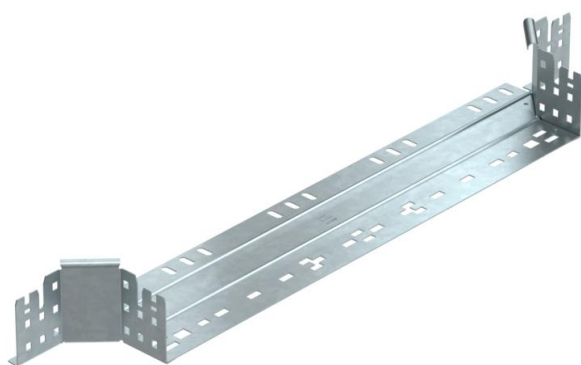

Technical data sheet

Magic add-on tee 85 FT

Item number: 6041600

Add-on tee with quick connector system. For all cable tray types of 85 mm side height.

St Steel

FT Hot-dip galvanised

Master data

Item number	6041600
Type	RAAM 860 FT
Description 1	Add-on tee
Description 2	with quick connector
Manufacturer	OBO
Dimension	85x600
Material	Steel
Surface	Hot-dip galvanised
Surface standard	DIN EN ISO 1461
Smallest sales unit	1
Unit of quantity	Piece
Weight	118.5 kg
Weight unit	kg/100 pc.

Technical data sheet

Magic add-on tee 85 FT

Item number: 6041600

Dimensions

Width	600 mm
Height	85 mm
Plate thickness	1.25 mm
Dimension B	600 mm

Technical data

Bend (angle)	90°
Connector version	Integrated connector
Maintain electrical functions	no
Material thickness, floor plate	1.25 mm
NATO hole pattern	no
Change of direction	Horizontal
Rustproof steel, pickled	no
Wide-span version	no
Type of connector, cable support system	Click fastening
Rail thickness	1.25 mm