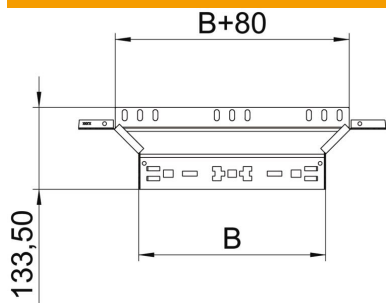

### Master data

Item number	6041578
Type	RAAM 850 FS
Description 1	Add-on tee
Description 2	with quick connector
Manufacturer	OBO
Dimension	85x500
Material	Steel
Surface	Strip galvanized
Surface standard	DIN EN 10346
Smallest sales unit	1
Unit of quantity	Piece
Weight	97.1 kg
Weight unit	kg/100 pc.

### Dimensions

Width	500 mm
Height	85 mm
Plate thickness	1.25 mm
Dimension B	500 mm