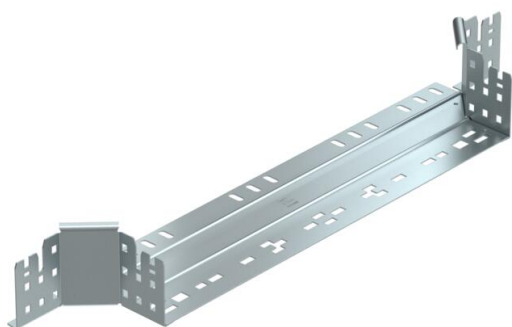

## Magic add-on tee 85 FS

Item number: 6041578

Add-on tee with quick connector system. For all cable tray types of 85 mm side height.

**St** Steel

**FS** Strip galvanized

### Master data

Item number	6041578
Type	RAAM 850 FS
Description 1	Add-on tee
Description 2	with quick connector
Manufacturer	OBO
Dimension	85x500
Material	Steel
Surface	Strip galvanized
Surface standard	DIN EN 10346
Smallest sales unit	1
Unit of quantity	Piece
Weight	97.1 kg
Weight unit	kg/100 pc.

### Dimensions

Width	500 mm
Height	85 mm
Plate thickness	1.25 mm
Dimension B	500 mm

### Technical data

Bend (angle)	90°
Connector version	Integrated connector
Maintain electrical functions	no
Material thickness, floor plate	1.25 mm
NATO hole pattern	no
Change of direction	Horizontal
Rustproof steel, pickled	no
Wide-span version	no
Type of connector, cable support system	Click fastening
Rail thickness	1.25 mm