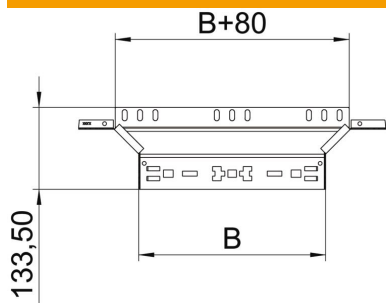

Technical data sheet

Magic add-on tee 85 FS

Item number: 6041570

Add-on tee with quick connector system. For all cable tray types of 85 mm side height.

St Steel

FS Strip galvanized

Master data

Item number	6041570
Type	RAAM 810 FS
Description 1	Add-on tee
Description 2	with quick connector
Manufacturer	OBO
Dimension	85x100
Material	Steel
Surface	Strip galvanized
Surface standard	DIN EN 10346
Smallest sales unit	1
Unit of quantity	Piece
Weight	45.7 kg
Weight unit	kg/100 pc.

Technical data sheet

Magic add-on tee 85 FS

Item number: 6041570

Dimensions

Width	100 mm
Height	85 mm
Plate thickness	1.25 mm
Dimension B	100 mm

Technical data

Bend (angle)	90°
Connector version	Integrated connector
Maintain electrical functions	no
Material thickness, floor plate	1.25 mm
NATO hole pattern	no
Change of direction	Horizontal
Rustproof steel, pickled	no
Wide-span version	no
Type of connector, cable support system	Click fastening
Rail thickness	1.25 mm