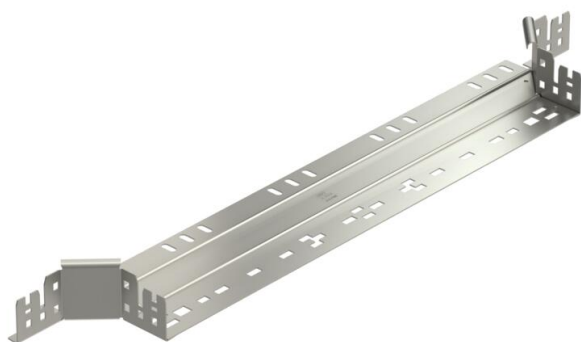

Technical data sheet

Magic add-on tee 60 A4

Item number: 6041303

Add-on tee with quick connector system. For all cable tray types of 60 mm side height.

A4 Stainless steel

2B Bright, treated

Master data

Item number	6041303
Type	RAAM 660 A4
Description 1	Add-on tee
Description 2	with quick connector
Manufacturer	OBO
Dimension	60x600
Material	Stainless steel
Surface	Bright, treated
Surface standard	
Smallest sales unit	1
Unit of quantity	Piece
Weight	102.7 kg
Weight unit	kg/100 pc.

Technical data sheet

Magic add-on tee 60 A4

Item number: 6041303

Dimensions

Width	600 mm
Height	60 mm
Plate thickness	1.25 mm
Dimension B	600 mm

Technical data

Bend (angle)	90°
Connector version	Integrated connector
Maintain electrical functions	no
Material thickness, floor plate	1.25 mm
NATO hole pattern	no
Change of direction	Horizontal
Rustproof steel, pickled	no
Wide-span version	no
Type of connector, cable support system	Click fastening
Rail thickness	1.25 mm