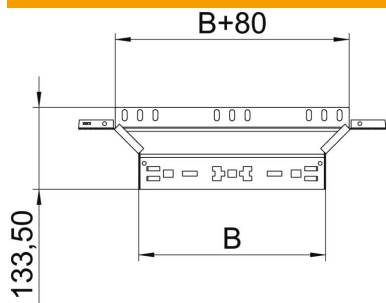

Technical data sheet

Magic add-on tee 60 A4

Item number: 6041303

Add-on tee with quick connector system. For all cable tray types of 60 mm side height.

A4 Stainless steel

2B Bright, treated

Master data

Item number	6041303
Type	RAAM 660 A4
Description 1	Add-on tee
Description 2	with quick connector
Manufacturer	OBO
Dimension	60x600
Material	Stainless steel
Surface	Bright, treated
Surface standard	
Smallest sales unit	1
Unit of quantity	Piece
Weight	102.7 kg
Weight unit	kg/100 pc.

Technical data sheet

Magic add-on tee 60 A4

Item number: 6041303

Dimensions

Width	600 mm
Height	60 mm
Plate thickness	1.25 mm
Dimension B	600 mm

Technical data

Bend (angle)	90°
Connector version	Integrated connector
Maintain electrical functions	no
Material thickness, floor plate	1.25 mm
NATO hole pattern	no
Change of direction	Horizontal
Rustproof steel, pickled	no
Wide-span version	no
Type of connector, cable support system	Click fastening
Rail thickness	1.25 mm