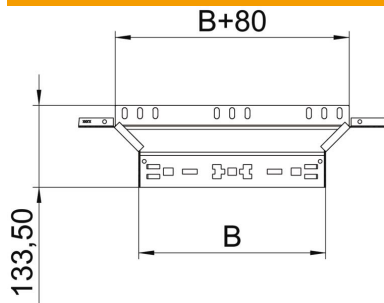

Technical data sheet

Magic add-on tee 60 A2

Item number: 6041284

Add-on tee with quick connector system. For all cable tray types of 60 mm side height.

A2 Stainless steel

2B Bright, treated

Master data

Item number	6041284
Type	RAAM 660 A2
Description 1	Add-on tee
Description 2	with quick connector
Manufacturer	OBO
Dimension	60x600
Material	Stainless steel
Surface	Bright, treated
Surface standard	
Smallest sales unit	1
Unit of quantity	Piece
Weight	102.7 kg
Weight unit	kg/100 pc.

Technical data sheet

Magic add-on tee 60 A2

Item number: 6041284

Dimensions

Width	600 mm
Height	60 mm
Plate thickness	1.25 mm
Dimension B	600 mm

Technical data

Bend (angle)	90°
Connector version	Integrated connector
Maintain electrical functions	no
Material thickness, floor plate	1.25 mm
NATO hole pattern	no
Change of direction	Horizontal
Rustproof steel, pickled	no
Wide-span version	no
Type of connector, cable support system	Click fastening
Rail thickness	1.25 mm