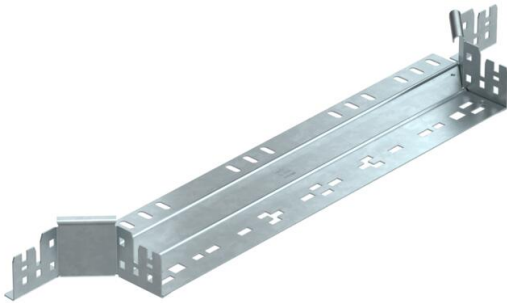

## Magic add-on tee 60 FT

Item number: 6041261

Add-on tee with quick connector system. For all cable tray types of 60 mm side height.

- St** Steel
- FT** Hot-dip galvanised

### Master data

Item number	6041261
Type	RAAM 650 FT
Description 1	Add-on tee
Description 2	with quick connector
Manufacturer	OBO
Dimension	60x500
Material	Steel
Surface	Hot-dip galvanised
Surface standard	DIN EN ISO 1461
Smallest sales unit	1
Unit of quantity	Piece
Weight	105.4 kg
Weight unit	kg/100 pc.

## Dimensions

Width	500 mm
Height	60 mm
Height	2 in
Plate thickness	1.25 mm
Dimension B	500 mm

## Technical data

Bend (angle)	90°
Connector version	Integrated connector
Maintain electrical functions	no
Material thickness, floor plate	1.25 mm
NATO hole pattern	no
Change of direction	Horizontal
Rustproof steel, pickled	no
Wide-span version	no
Type of connector, cable support system	Click fastening
Rail thickness	1.25 mm