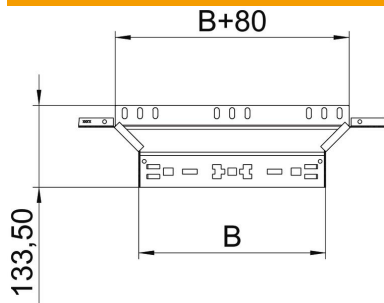

### Master data

Item number	6041261
Type	RAAM 650 FT
Description 1	Add-on tee
Description 2	with quick connector
Manufacturer	OBO
Dimension	60x500
Material	Steel
Surface	Hot-dip galvanised
Surface standard	DIN EN ISO 1461
Smallest sales unit	1
Unit of quantity	Piece
Weight	105.4 kg
Weight unit	kg/100 pc.

## Dimensions

Width	500 mm
Height	60 mm
Height	2 in
Plate thickness	1.25 mm
Dimension B	500 mm

## Technical data

Bend (angle)	90°
Connector version	Integrated connector
Maintain electrical functions	no
Material thickness, floor plate	1.25 mm
NATO hole pattern	no
Change of direction	Horizontal
Rustproof steel, pickled	no
Wide-span version	no
Type of connector, cable support system	Click fastening
Rail thickness	1.25 mm