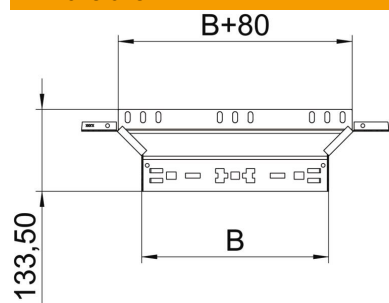

Technical data sheet

Magic add-on tee 60 A2

Item number: 6041282

Add-on tee with quick connector system. For all cable tray types of 60 mm side height.

A2 Stainless steel

2B Bright, treated

Master data

Item number	6041282
Type	RAAM 650 A2
Description 1	Add-on tee
Description 2	with quick connector
Manufacturer	OBO
Dimension	60x500
Material	Stainless steel
Surface	Bright, treated
Surface standard	
Smallest sales unit	1
Unit of quantity	Piece
Weight	89.3 kg
Weight unit	kg/100 pc.

Technical data sheet

Magic add-on tee 60 A2

Item number: 6041282

Dimensions

Width	500 mm
Height	60 mm
Plate thickness	1.25 mm
Dimension B	500 mm

Technical data

Bend (angle)	90°
Connector version	Integrated connector
Maintain electrical functions	no
Material thickness, floor plate	1.25 mm
NATO hole pattern	no
Change of direction	Horizontal
Rustproof steel, pickled	no
Wide-span version	no
Type of connector, cable support system	Click fastening
Rail thickness	1.25 mm