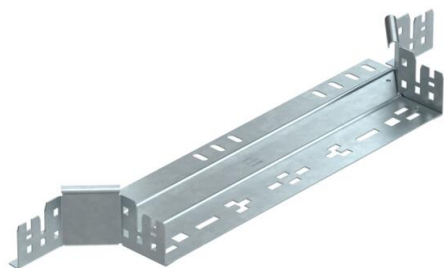

Technical data sheet

Magic add-on tee 60 FT

Item number: 6041259

Add-on tee with quick connector system. For all cable tray types of 60 mm side height.

St Steel

FT Hot-dip galvanised

Master data

Item number	6041259
Type	RAAM 640 FT
Description 1	Add-on tee
Description 2	with quick connector
Manufacturer	OBO
Dimension	60x400
Material	Steel
Surface	Hot-dip galvanised
Surface standard	DIN EN ISO 1461
Smallest sales unit	1
Unit of quantity	Piece
Weight	81.8 kg
Weight unit	kg/100 pc.

Technical data sheet

Magic add-on tee 60 FT

Item number: 6041259

Dimensions

Width	400 mm
Width	16 in
Height	60 mm
Height	2 in
Plate thickness	1.25 mm
Dimension B	400 mm

Technical data

Bend (angle)	90°
Connector version	Integrated connector
Maintain electrical functions	yes
Material thickness, floor plate	1.25 mm
NATO hole pattern	no
Change of direction	Horizontal
Rustproof steel, pickled	no
Wide-span version	no
Type of connector, cable support system	Click fastening
Rail thickness	1.25 mm