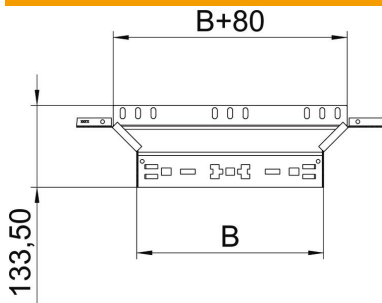

Technical data sheet

Magic add-on tee 60 FT

Item number: 6041259

Add-on tee with quick connector system. For all cable tray types of 60 mm side height.

St Steel

FT Hot-dip galvanised

Master data

Item number	6041259
Type	RAAM 640 FT
Description 1	Add-on tee
Description 2	with quick connector
Manufacturer	OBO
Dimension	60x400
Material	Steel
Surface	Hot-dip galvanised
Surface standard	DIN EN ISO 1461
Smallest sales unit	1
Unit of quantity	Piece
Weight	81.8 kg
Weight unit	kg/100 pc.

Technical data sheet

Magic add-on tee 60 FT

Item number: 6041259

Dimensions

Width	400 mm
Width	16 in
Height	60 mm
Height	2 in
Plate thickness	1.25 mm
Dimension B	400 mm

Technical data

Bend (angle)	90°
Connector version	Integrated connector
Maintain electrical functions	yes
Material thickness, floor plate	1.25 mm
NATO hole pattern	no
Change of direction	Horizontal
Rustproof steel, pickled	no
Wide-span version	no
Type of connector, cable support system	Click fastening
Rail thickness	1.25 mm