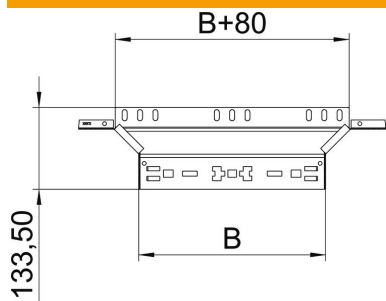

### Master data

Item number	6041238
Type	RAAM 640 FS
Description 1	Add-on tee
Description 2	with quick connector
Manufacturer	OBO
Dimension	60x400
Material	Steel
Surface	Strip galvanized
Surface standard	DIN EN 10346
Smallest sales unit	1
Unit of quantity	Piece
Weight	75.7 kg
Weight unit	kg/100 pc.

### Dimensions

Width	400 mm
Width	16 in
Height	60 mm
Height	2 in
Plate thickness	1.25 mm
Dimension B	400 mm

### Technical data

Bend (angle)	90°
Departing width	400 mm
Connector version	Integrated connector
Maintain electrical functions	yes
Material thickness, floor plate	1.25 mm
NATO hole pattern	no
Change of direction	Horizontal
Rustproof steel, pickled	no
Wide-span version	no
Type of connector, cable support system	Click fastening