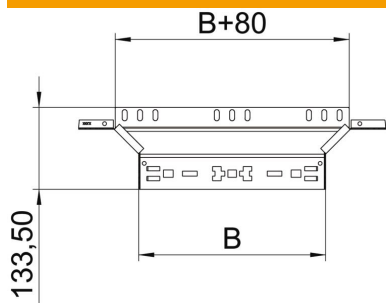

### Master data

Item number	6041296
Type	RAAM 630 A4
Description 1	Add-on tee
Description 2	with quick connector
Manufacturer	OBO
Dimension	60x300
Material	Stainless steel
Surface	Bright, treated
Surface standard	
Smallest sales unit	1
Unit of quantity	Piece
Weight	62.9 kg
Weight unit	kg/100 pc.

## Dimensions

Width	300 mm
Height	60 mm
Plate thickness	1.25 mm
Dimension B	300 mm

## Technical data

Bend (angle)	90°
Connector version	Integrated connector
Maintain electrical functions	yes
Material thickness, floor plate	1.25 mm
NATO hole pattern	no
Change of direction	Horizontal
Rustproof steel, pickled	no
Wide-span version	no
Type of connector, cable support system	Click fastening
Rail thickness	1.25 mm