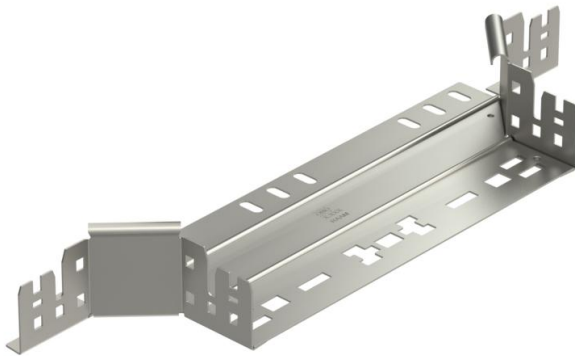

## Magic add-on tee 60 A4

Item number: 6041296

Add-on tee with quick connector system. For all cable tray types of 60 mm side height.

**A4** Stainless steel

**2B** Bright, treated

### Master data

Item number	6041296
Type	RAAM 630 A4
Description 1	Add-on tee
Description 2	with quick connector
Manufacturer	OBO
Dimension	60x300
Material	Stainless steel
Surface	Bright, treated
Surface standard	
Smallest sales unit	1
Unit of quantity	Piece
Weight	62.9 kg
Weight unit	kg/100 pc.

## Dimensions

Width	300 mm
Height	60 mm
Plate thickness	1.25 mm
Dimension B	300 mm

## Technical data

Bend (angle)	90°
Connector version	Integrated connector
Maintain electrical functions	yes
Material thickness, floor plate	1.25 mm
NATO hole pattern	no
Change of direction	Horizontal
Rustproof steel, pickled	no
Wide-span version	no
Type of connector, cable support system	Click fastening
Rail thickness	1.25 mm