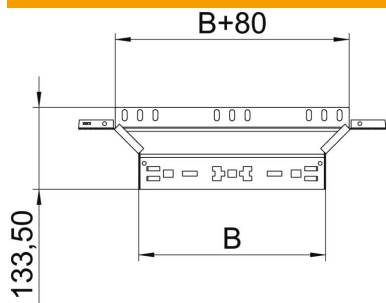

Technical data sheet

Magic add-on tee 60 A2

Item number: 6041277

Add-on tee with quick connector system. For all cable tray types of 60 mm side height.

A2 Stainless steel

2B Bright, treated

Master data

Item number	6041277
Type	RAAM 630 A2
Description 1	Add-on tee
Description 2	with quick connector
Manufacturer	OBO
Dimension	60x300
Material	Stainless steel
Surface	Bright, treated
Surface standard	
Smallest sales unit	1
Unit of quantity	Piece
Weight	62.9 kg
Weight unit	kg/100 pc.

Technical data sheet

Magic add-on tee 60 A2

Item number: 6041277

Dimensions

Width	300 mm
Height	60 mm
Plate thickness	1.25 mm
Dimension B	300 mm

Technical data

Bend (angle)	90°
Connector version	Integrated connector
Maintain electrical functions	no
Material thickness, floor plate	1.25 mm
NATO hole pattern	no
Change of direction	Horizontal
Rustproof steel, pickled	no
Wide-span version	no
Type of connector, cable support system	Click fastening
Rail thickness	1.25 mm