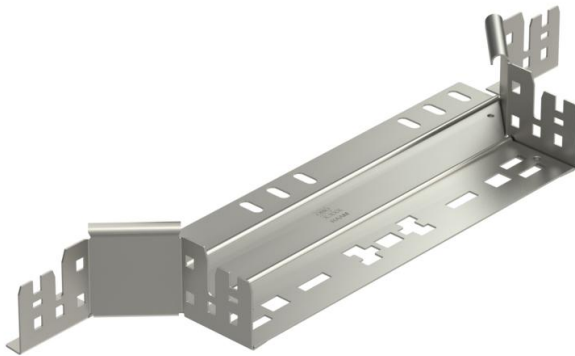

Technical data sheet

Magic add-on tee 60 A2

Item number: 6041277

Add-on tee with quick connector system. For all cable tray types of 60 mm side height.

A2 Stainless steel

2B Bright, treated

Master data

Item number	6041277
Type	RAAM 630 A2
Description 1	Add-on tee
Description 2	with quick connector
Manufacturer	OBO
Dimension	60x300
Material	Stainless steel
Surface	Bright, treated
Surface standard	
Smallest sales unit	1
Unit of quantity	Piece
Weight	62.9 kg
Weight unit	kg/100 pc.

Technical data sheet

Magic add-on tee 60 A2

Item number: 6041277

Dimensions

Width	300 mm
Height	60 mm
Plate thickness	1.25 mm
Dimension B	300 mm

Technical data

Bend (angle)	90°
Connector version	Integrated connector
Maintain electrical functions	no
Material thickness, floor plate	1.25 mm
NATO hole pattern	no
Change of direction	Horizontal
Rustproof steel, pickled	no
Wide-span version	no
Type of connector, cable support system	Click fastening
Rail thickness	1.25 mm