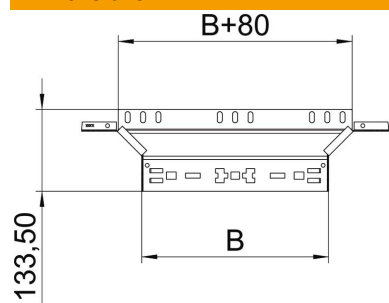

### Master data

Item number	6041275
Type	RAAM 620 A2
Description 1	Add-on tee
Description 2	with quick connector
Manufacturer	OBO
Dimension	60x200
Material	Stainless steel
Surface	Bright, treated
Surface standard	
Smallest sales unit	1
Unit of quantity	Piece
Weight	50.1 kg
Weight unit	kg/100 pc.

### Dimensions

Width	200 mm
Height	60 mm
Plate thickness	1.25 mm
Dimension B	200 mm

### Technical data

Bend (angle)	90°
Connector version	Integrated connector
Maintain electrical functions	no
Material thickness, floor plate	1.25 mm
NATO hole pattern	no
Change of direction	Horizontal
Rustproof steel, pickled	no
Wide-span version	no
Type of connector, cable support system	Click fastening
Rail thickness	1.25 mm