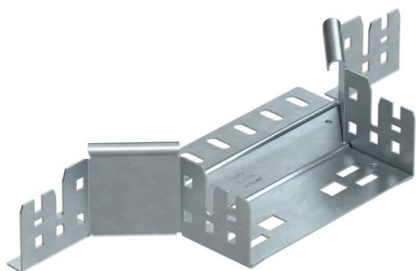

## Magic add-on tee 60 FT

Item number: 6041252

Add-on tee with quick connector system. For all cable tray types of 60 mm side height.

**St** Steel

**FT** Hot-dip galvanised

### Master data

Item number	6041252
Type	RAAM 615 FT
Description 1	Add-on tee
Description 2	with quick connector
Manufacturer	OBO
Dimension	60x150
Material	Steel
Surface	Hot-dip galvanised
Surface standard	DIN EN ISO 1461
Smallest sales unit	1
Unit of quantity	Piece
Weight	47.5 kg
Weight unit	kg/100 pc.

### Dimensions

Width	150 mm
Width	6 in
Height	60 mm
Height	2 in
Plate thickness	1.25 mm
Dimension B	150 mm

### Technical data

Bend (angle)	90°
Connector version	Integrated connector
Maintain electrical functions	yes
Material thickness, floor plate	1.25 mm
NATO hole pattern	no
Change of direction	Horizontal
Rustproof steel, pickled	no
Wide-span version	no
Type of connector, cable support system	Click fastening
Rail thickness	1.25 mm