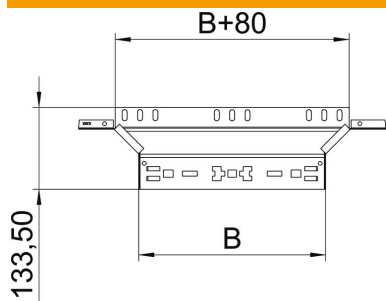

### Master data

Item number	6041252
Type	RAAM 615 FT
Description 1	Add-on tee
Description 2	with quick connector
Manufacturer	OBO
Dimension	60x150
Material	Steel
Surface	Hot-dip galvanised
Surface standard	DIN EN ISO 1461
Smallest sales unit	1
Unit of quantity	Piece
Weight	47.5 kg
Weight unit	kg/100 pc.

### Dimensions

Width	150 mm
Width	6 in
Height	60 mm
Height	2 in
Plate thickness	1.25 mm
Dimension B	150 mm