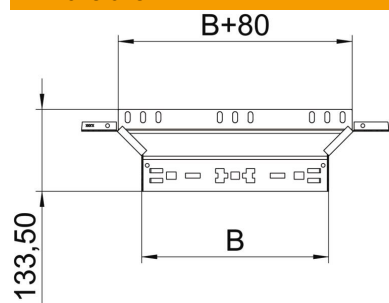

### Master data

Item number	6041232
Type	RAAM 615 FS
Description 1	Add-on tee
Description 2	with quick connector
Manufacturer	OBO
Dimension	60x150
Material	Steel
Surface	Strip galvanized
Surface standard	DIN EN 10346
Smallest sales unit	1
Unit of quantity	Piece
Weight	42.046 kg
Weight unit	kg/100 pc.

### Dimensions

Width	150 mm
Width	6 in
Height	60 mm
Height	2 in
Plate thickness	1.25 mm
Dimension B	150 mm

### Technical data

Bend (angle)	90°
Departing width	150 mm
Connector version	Integrated connector
Maintain electrical functions	yes
Material thickness, floor plate	1.25 mm
NATO hole pattern	no
Change of direction	Horizontal
Rustproof steel, pickled	no
Wide-span version	no
Type of connector, cable support system	Click fastening