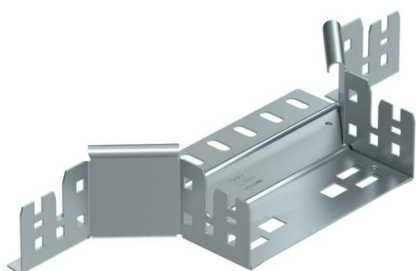

## Magic add-on tee 60 FS

Item number: 6041232

Magic add-on tee with quick connector system. For all cable tray types of 60 mm side height.

**St** Steel

**FS** Strip galvanized

### Master data

Item number	6041232
Type	RAAM 615 FS
Description 1	Add-on tee
Description 2	with quick connector
Manufacturer	OBO
Dimension	60x150
Material	Steel
Surface	Strip galvanized
Surface standard	DIN EN 10346
Smallest sales unit	1
Unit of quantity	Piece
Weight	42.046 kg
Weight unit	kg/100 pc.

### Dimensions

Width	150 mm
Width	6 in
Height	60 mm
Height	2 in
Plate thickness	1.25 mm
Dimension B	150 mm

### Technical data

Bend (angle)	90°
Departing width	150 mm
Connector version	Integrated connector
Maintain electrical functions	yes
Material thickness, floor plate	1.25 mm
NATO hole pattern	no
Change of direction	Horizontal
Rustproof steel, pickled	no
Wide-span version	no
Type of connector, cable support system	Click fastening