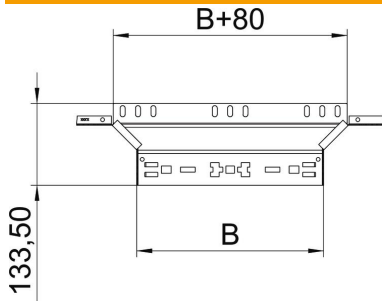

Technical data sheet

Magic add-on tee 60 FT

Item number: 6041250

Add-on tee with quick connector system. For all cable tray types of 60 mm side height.

St Steel

FT Hot-dip galvanized

Master data

Item number	6041250
Type	RAAM 610 FT
Description 1	Add-on tee
Description 2	with quick connector
Manufacturer	OBO
Dimension	60x100
Material	Steel
Surface	Hot-dip galvanized
Surface standard	DIN EN ISO 1461
Smallest sales unit	1
Unit of quantity	Piece
Weight	40.8 kg
Weight unit	kg/100 pc.

Technical data sheet

Magic add-on tee 60 FT

Item number: 6041250

Dimensions

Width	100 mm
Width	4 in
Height	60 mm
Height	2 in
Plate thickness	1.25 mm
Dimension B	100 mm

Technical data

Bend (angle)	90°
Connector version	Integrated connector
Maintain electrical functions	yes
Material thickness, floor plate	1.25 mm
NATO hole pattern	no
Change of direction	Horizontal
Rustproof steel, pickled	no
Wide-span version	no
Type of connector, cable support system	Click fastening
Rail thickness	1.25 mm