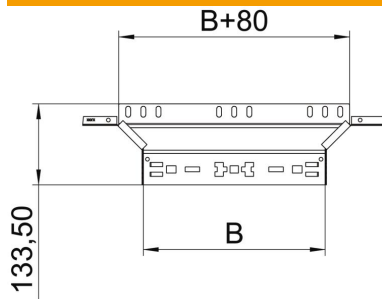

Technical data sheet

Magic add-on tee 110 A2

Item number: 6041970

Add-on tee with quick connector system. For all cable tray types of 110 mm side height.

A2 Stainless steel

2B Bright, treated

Master data

Item number	6041970
Type	RAAM 160 A2
Description 1	Add-on tee
Description 2	with quick connector
Manufacturer	OBO
Dimension	110x600
Material	Stainless steel
Surface	Bright, treated
Surface standard	
Smallest sales unit	1
Unit of quantity	Piece
Weight	118.4 kg
Weight unit	kg/100 pc.

Technical data sheet

Magic add-on tee 110 A2

Item number: 6041970

Dimensions

Width	600 mm
Height	110 mm
Plate thickness	1.25 mm
Dimension B	600 mm

Technical data

Bend (angle)	90°
Connector version	Integrated connector
Maintain electrical functions	no
Material thickness, floor plate	1.25 mm
NATO hole pattern	no
Change of direction	Horizontal
Rustproof steel, pickled	no
Wide-span version	no
Type of connector, cable support system	Click fastening
Rail thickness	1.25 mm