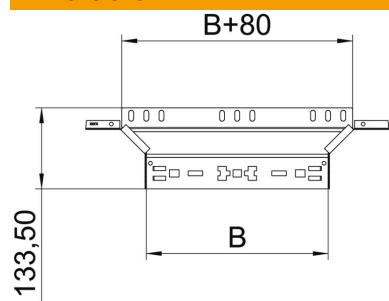

Technical data sheet

Magic add-on tee 110 FT

Item number: 6041946

Add-on tee with quick connector system. For all cable tray types of 110 mm side height.

St Steel

FT Hot-dip galvanised

Master data

Item number	6041946
Type	RAAM 140 FT
Description 1	Add-on tee
Description 2	with quick connector
Manufacturer	OBO
Dimension	110x400
Material	Steel
Surface	Hot-dip galvanised
Surface standard	DIN EN ISO 1461
Smallest sales unit	1
Unit of quantity	Piece
Weight	98.9 kg
Weight unit	kg/100 pc.

Technical data sheet

Magic add-on tee 110 FT

Item number: 6041946

Dimensions

Width	400 mm
Height	110 mm
Plate thickness	1.25 mm
Dimension B	400 mm

Technical data

Bend (angle)	90°
Connector version	Integrated connector
Maintain electrical functions	no
Material thickness, floor plate	1.25 mm
NATO hole pattern	no
Change of direction	Horizontal
Rustproof steel, pickled	no
Wide-span version	no
Type of connector, cable support system	Click fastening
Rail thickness	1.25 mm