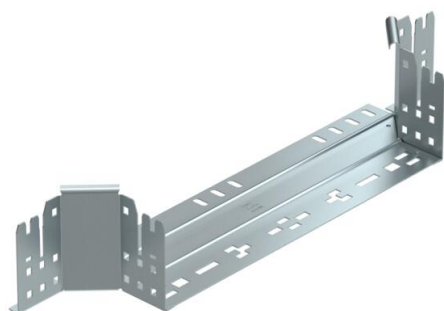

Technical data sheet

Magic add-on tee 110 FS

Item number: 6041926

Add-on tee with quick connector system. For all cable tray types of 110 mm side height.

St Steel

FS Strip galvanized

Master data

Item number	6041926
Type	RAAM 140 FS
Description 1	Add-on tee
Description 2	with quick connector
Manufacturer	OBO
Dimension	110x400
Material	Steel
Surface	Strip galvanized
Surface standard	DIN EN 10346
Smallest sales unit	1
Unit of quantity	Piece
Weight	92.2 kg
Weight unit	kg/100 pc.

Technical data sheet

Magic add-on tee 110 FS

Item number: 6041926

Dimensions

Width	400 mm
Height	110 mm
Plate thickness	1.25 mm
Dimension B	400 mm

Technical data

Bend (angle)	90°
Connector version	Integrated connector
Maintain electrical functions	no
Material thickness, floor plate	1.25 mm
NATO hole pattern	no
Change of direction	Horizontal
Rustproof steel, pickled	no
Wide-span version	no
Type of connector, cable support system	Click fastening
Rail thickness	1.25 mm