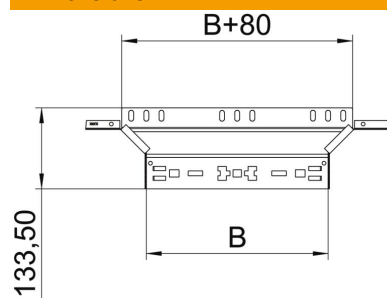

Technical data sheet

Magic add-on tee 110 FS

Item number: 6041926

Add-on tee with quick connector system. For all cable tray types of 110 mm side height.

St Steel

FS Strip galvanized

Master data

Item number	6041926
Type	RAAM 140 FS
Description 1	Add-on tee
Description 2	with quick connector
Manufacturer	OBO
Dimension	110x400
Material	Steel
Surface	Strip galvanized
Surface standard	DIN EN 10346
Smallest sales unit	1
Unit of quantity	Piece
Weight	92.2 kg
Weight unit	kg/100 pc.

Technical data sheet

Magic add-on tee 110 FS

Item number: 6041926

Dimensions

Width	400 mm
Height	110 mm
Plate thickness	1.25 mm
Dimension B	400 mm

Technical data

Bend (angle)	90°
Connector version	Integrated connector
Maintain electrical functions	no
Material thickness, floor plate	1.25 mm
NATO hole pattern	no
Change of direction	Horizontal
Rustproof steel, pickled	no
Wide-span version	no
Type of connector, cable support system	Click fastening
Rail thickness	1.25 mm