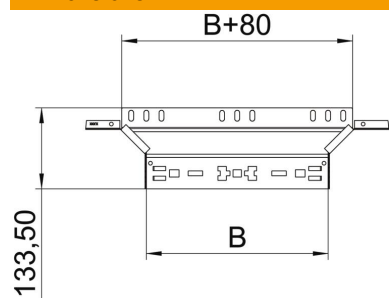

Technical data sheet

Magic add-on tee 110 FT

Item number: 6041944

Add-on tee with quick connector system. For all cable tray types of 110 mm side height.

St Steel

FT Hot-dip galvanised

Master data

Item number	6041944
Type	RAAM 130 FT
Description 1	Add-on tee
Description 2	with quick connector
Manufacturer	OBO
Dimension	110x300
Material	Steel
Surface	Hot-dip galvanised
Surface standard	DIN EN ISO 1461
Smallest sales unit	1
Unit of quantity	Piece
Weight	84.9 kg
Weight unit	kg/100 pc.

Technical data sheet

Magic add-on tee 110 FT

Item number: 6041944

Dimensions

Width	300 mm
Height	110 mm
Plate thickness	1.25 mm
Dimension B	300 mm

Technical data

Bend (angle)	90°
Connector version	Integrated connector
Maintain electrical functions	no
Material thickness, floor plate	1.25 mm
NATO hole pattern	no
Change of direction	Horizontal
Rustproof steel, pickled	no
Wide-span version	no
Type of connector, cable support system	Click fastening
Rail thickness	1.25 mm