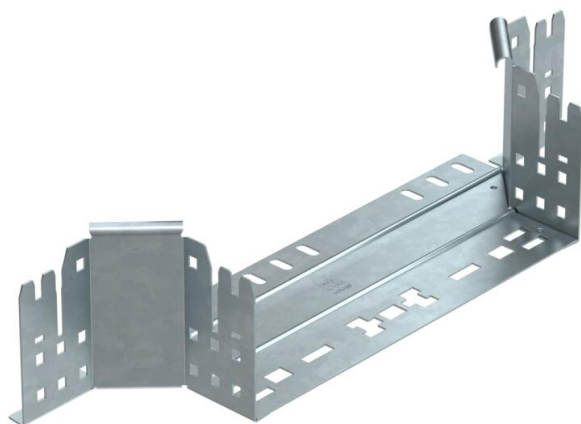

Technical data sheet

Magic add-on tee 110 FT

Item number: 6041944

Add-on tee with quick connector system. For all cable tray types of 110 mm side height.

St Steel

FT Hot-dip galvanised

Master data

Item number	6041944
Type	RAAM 130 FT
Description 1	Add-on tee
Description 2	with quick connector
Manufacturer	OBO
Dimension	110x300
Material	Steel
Surface	Hot-dip galvanised
Surface standard	DIN EN ISO 1461
Smallest sales unit	1
Unit of quantity	Piece
Weight	84.9 kg
Weight unit	kg/100 pc.

Technical data sheet

Magic add-on tee 110 FT

Item number: 6041944

Dimensions

Width	300 mm
Height	110 mm
Plate thickness	1.25 mm
Dimension B	300 mm

Technical data

Bend (angle)	90°
Connector version	Integrated connector
Maintain electrical functions	no
Material thickness, floor plate	1.25 mm
NATO hole pattern	no
Change of direction	Horizontal
Rustproof steel, pickled	no
Wide-span version	no
Type of connector, cable support system	Click fastening
Rail thickness	1.25 mm