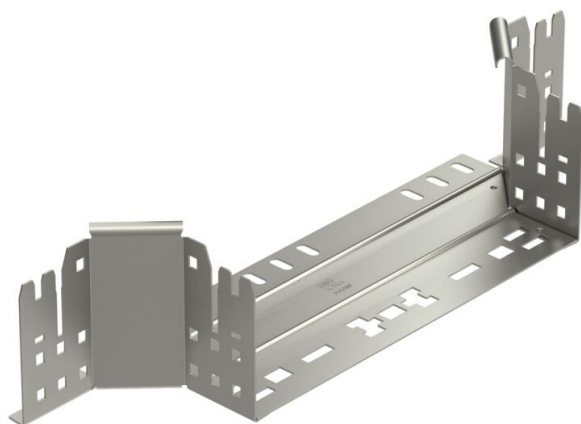

Technical data sheet

Magic add-on tee 110 A2

Item number: 6041964

Add-on tee with quick connector system. For all cable tray types of 110 mm side height.

A2 Stainless steel

2B Bright, treated

Master data

Item number	6041964
Type	RAAM 130 A2
Description 1	Add-on tee
Description 2	with quick connector
Manufacturer	OBO
Dimension	110x300
Material	Stainless steel
Surface	Bright, treated
Surface standard	
Smallest sales unit	1
Unit of quantity	Piece
Weight	79.2 kg
Weight unit	kg/100 pc.

Technical data sheet

Magic add-on tee 110 A2

Item number: 6041964

Dimensions

Width	300 mm
Height	110 mm
Plate thickness	1.25 mm
Dimension B	300 mm

Technical data

Bend (angle)	90°
Connector version	Integrated connector
Maintain electrical functions	no
Material thickness, floor plate	1.25 mm
NATO hole pattern	no
Change of direction	Horizontal
Rustproof steel, pickled	no
Wide-span version	no
Type of connector, cable support system	Click fastening
Rail thickness	1.25 mm