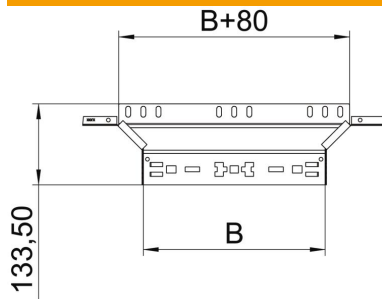

Technical data sheet

Magic add-on tee 110 A2

Item number: 6041964

Add-on tee with quick connector system. For all cable tray types of 110 mm side height.

A2 Stainless steel

2B Bright, treated

Master data

Item number	6041964
Type	RAAM 130 A2
Description 1	Add-on tee
Description 2	with quick connector
Manufacturer	OBO
Dimension	110x300
Material	Stainless steel
Surface	Bright, treated
Surface standard	
Smallest sales unit	1
Unit of quantity	Piece
Weight	79.2 kg
Weight unit	kg/100 pc.

Technical data sheet

Magic add-on tee 110 A2

Item number: 6041964

Dimensions

Width	300 mm
Height	110 mm
Plate thickness	1.25 mm
Dimension B	300 mm

Technical data

Bend (angle)	90°
Connector version	Integrated connector
Maintain electrical functions	no
Material thickness, floor plate	1.25 mm
NATO hole pattern	no
Change of direction	Horizontal
Rustproof steel, pickled	no
Wide-span version	no
Type of connector, cable support system	Click fastening
Rail thickness	1.25 mm