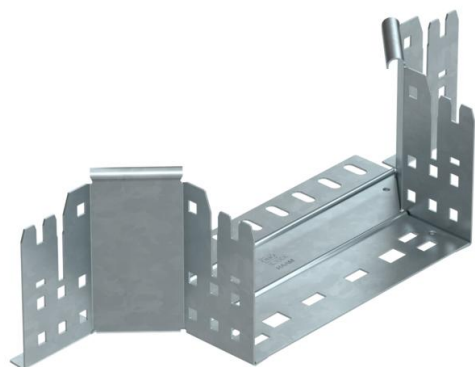

Technical data sheet

Magic add-on tee 110 FT

Item number: 6041942

Add-on tee with quick connector system. For all cable tray types of 110 mm side height.

St Steel

FT Hot-dip galvanised

Master data

Item number	6041942
Type	RAAM 120 FT
Description 1	Add-on tee
Description 2	with quick connector
Manufacturer	OBO
Dimension	110x200
Material	Steel
Surface	Hot-dip galvanised
Surface standard	DIN EN ISO 1461
Smallest sales unit	1
Unit of quantity	Piece
Weight	71.1 kg
Weight unit	kg/100 pc.

Technical data sheet

Magic add-on tee 110 FT

Item number: 6041942

Dimensions

Width	200 mm
Height	110 mm
Plate thickness	1.25 mm
Dimension B	200 mm

Technical data

Bend (angle)	90°
Connector version	Integrated connector
Maintain electrical functions	no
Material thickness, floor plate	1.25 mm
NATO hole pattern	no
Change of direction	Horizontal
Rustproof steel, pickled	no
Wide-span version	no
Type of connector, cable support system	Click fastening
Rail thickness	1.25 mm