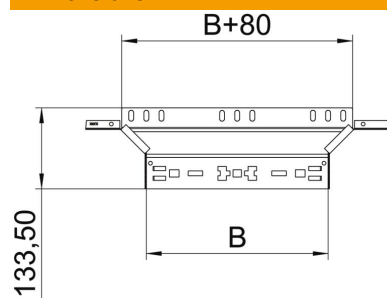

Technical data sheet

Magic add-on tee 110 FT

Item number: 6041942

Add-on tee with quick connector system. For all cable tray types of 110 mm side height.

St Steel

FT Hot-dip galvanised

Master data

Item number	6041942
Type	RAAM 120 FT
Description 1	Add-on tee
Description 2	with quick connector
Manufacturer	OBO
Dimension	110x200
Material	Steel
Surface	Hot-dip galvanised
Surface standard	DIN EN ISO 1461
Smallest sales unit	1
Unit of quantity	Piece
Weight	71.1 kg
Weight unit	kg/100 pc.

Technical data sheet

Magic add-on tee 110 FT

Item number: 6041942

Dimensions

Width	200 mm
Height	110 mm
Plate thickness	1.25 mm
Dimension B	200 mm

Technical data

Bend (angle)	90°
Connector version	Integrated connector
Maintain electrical functions	no
Material thickness, floor plate	1.25 mm
NATO hole pattern	no
Change of direction	Horizontal
Rustproof steel, pickled	no
Wide-span version	no
Type of connector, cable support system	Click fastening
Rail thickness	1.25 mm