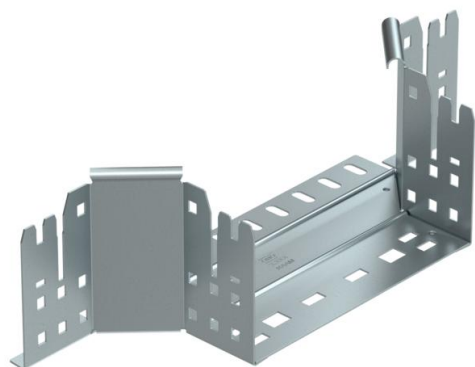

Technical data sheet

Magic add-on tee 110 FS

Item number: 6041922

Add-on tee with quick connector system. For all cable tray types of 110 mm side height.

St Steel

FS Strip galvanized

Master data

Item number	6041922
Type	RAAM 120 FS
Description 1	Add-on tee
Description 2	with quick connector
Manufacturer	OBO
Dimension	110x200
Material	Steel
Surface	Strip galvanized
Surface standard	DIN EN 10346
Smallest sales unit	1
Unit of quantity	Piece
Weight	66.3 kg
Weight unit	kg/100 pc.

Technical data sheet

Magic add-on tee 110 FS

Item number: 6041922

Dimensions

Width	200 mm
Height	110 mm
Plate thickness	1.25 mm
Dimension B	200 mm

Technical data

Bend (angle)	90°
Connector version	Integrated connector
Maintain electrical functions	no
Material thickness, floor plate	1.25 mm
NATO hole pattern	no
Change of direction	Horizontal
Rustproof steel, pickled	no
Wide-span version	no
Type of connector, cable support system	Click fastening
Rail thickness	1.25 mm