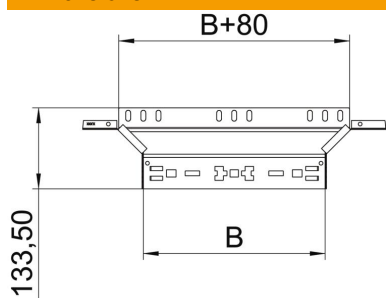

Technical data sheet

Magic add-on tee 110 FS

Item number: 6041922

Add-on tee with quick connector system. For all cable tray types of 110 mm side height.

St Steel

FS Strip galvanized

Master data

Item number	6041922
Type	RAAM 120 FS
Description 1	Add-on tee
Description 2	with quick connector
Manufacturer	OBO
Dimension	110x200
Material	Steel
Surface	Strip galvanized
Surface standard	DIN EN 10346
Smallest sales unit	1
Unit of quantity	Piece
Weight	66.3 kg
Weight unit	kg/100 pc.

Technical data sheet

Magic add-on tee 110 FS

Item number: 6041922

Dimensions

Width	200 mm
Height	110 mm
Plate thickness	1.25 mm
Dimension B	200 mm

Technical data

Bend (angle)	90°
Connector version	Integrated connector
Maintain electrical functions	no
Material thickness, floor plate	1.25 mm
NATO hole pattern	no
Change of direction	Horizontal
Rustproof steel, pickled	no
Wide-span version	no
Type of connector, cable support system	Click fastening
Rail thickness	1.25 mm