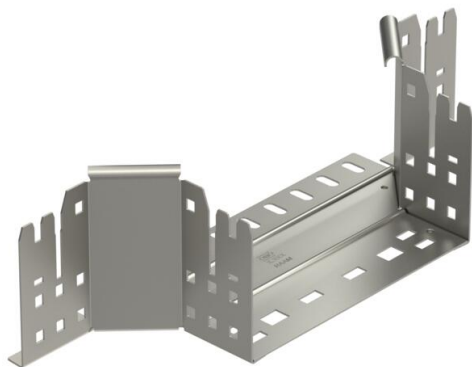

Technical data sheet

Magic add-on tee 110 A2

Item number: 6041962

Add-on tee with quick connector system. For all cable tray types of 110 mm side height.

A2 Stainless steel

2B Bright, treated

Master data

Item number	6041962
Type	RAAM 120 A2
Description 1	Add-on tee
Description 2	with quick connector
Manufacturer	OBO
Dimension	110x200
Material	Stainless steel
Surface	Bright, treated
Surface standard	
Smallest sales unit	1
Unit of quantity	Piece
Weight	66.3 kg
Weight unit	kg/100 pc.

Technical data sheet

Magic add-on tee 110 A2

Item number: 6041962

Dimensions

Width	200 mm
Height	110 mm
Plate thickness	1.25 mm
Dimension B	200 mm

Technical data

Bend (angle)	90°
Connector version	Integrated connector
Maintain electrical functions	no
Material thickness, floor plate	1.25 mm
NATO hole pattern	no
Change of direction	Horizontal
Rustproof steel, pickled	no
Wide-span version	no
Type of connector, cable support system	Click fastening
Rail thickness	1.25 mm