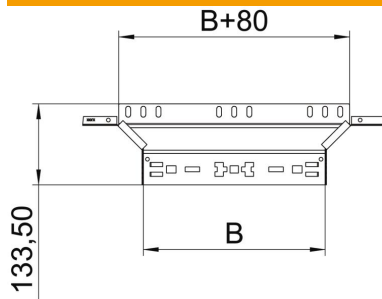

Technical data sheet

Magic add-on tee 110 A2

Item number: 6041962

Add-on tee with quick connector system. For all cable tray types of 110 mm side height.

A2 Stainless steel

2B Bright, treated

Master data

Item number	6041962
Type	RAAM 120 A2
Description 1	Add-on tee
Description 2	with quick connector
Manufacturer	OBO
Dimension	110x200
Material	Stainless steel
Surface	Bright, treated
Surface standard	
Smallest sales unit	1
Unit of quantity	Piece
Weight	66.3 kg
Weight unit	kg/100 pc.

Technical data sheet

Magic add-on tee 110 A2

Item number: 6041962

Dimensions

Width	200 mm
Height	110 mm
Plate thickness	1.25 mm
Dimension B	200 mm

Technical data

Bend (angle)	90°
Connector version	Integrated connector
Maintain electrical functions	no
Material thickness, floor plate	1.25 mm
NATO hole pattern	no
Change of direction	Horizontal
Rustproof steel, pickled	no
Wide-span version	no
Type of connector, cable support system	Click fastening
Rail thickness	1.25 mm