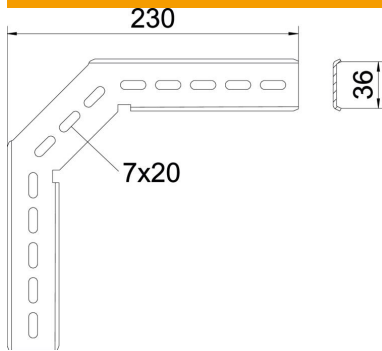

Technical data sheet

90° mounting angle A2

Item number: 6016308

90° installation profile, vertical, for C mesh cable tray and GR-Magic® mesh cable tray with a side height of 55 mm.
Each with two clamps of type KS 23/35.
Including connector, to create 45° bends.

A2 Stainless steel

2B Bright, treated

Master data

Item number	6016308
Type	MW 90 SL23 A2
Description 1	90° installation angle
Description 2	for C-mesh cable tray
Manufacturer	OBO
Dimension	230x230
Material	Stainless steel
Surface	Bright, treated
Surface standard	
Smallest sales unit	20
Unit of quantity	Piece
Weight	34.7 kg
Weight unit	kg/100 pc.

Technical data sheet

90° mounting angle A2

Item number: 6016308

Dimensions

Dimension	230 x 230
-----------	-----------

Technical data

Rustproof steel, pickled	no
--------------------------	----