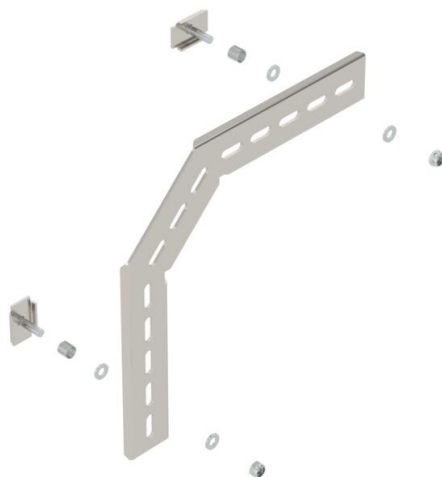

Technical data sheet

90° mounting angle A2

Item number: 6016308

90° installation profile, vertical, for C mesh cable tray and GR-Magic® mesh cable tray with a side height of 55 mm.
Each with two clamps of type KS 23/35.
Including connector, to create 45° bends.

A2 Stainless steel

2B Bright, treated

Master data

Item number	6016308
Type	MW 90 SL23 A2
Description 1	90° installation angle
Description 2	for C-mesh cable tray
Manufacturer	OBO
Dimension	230x230
Material	Stainless steel
Surface	Bright, treated
Surface standard	
Smallest sales unit	20
Unit of quantity	Piece
Weight	34.7 kg
Weight unit	kg/100 pc.

Technical data sheet

90° mounting angle A2

Item number: 6016308

Dimensions

Dimension	230 x 230
-----------	-----------

Technical data

Rustproof steel, pickled	no
--------------------------	----