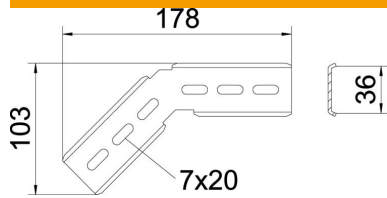

## 45° mounting bracket FT

Item number: 6017320

45° installation profile, vertical, for C mesh cable tray and GR-Magic® mesh cable tray with a side height of 55 mm.  
Each with two clamps of type KS 23 35.  
Including connector, to create 90° bends.

### Master data

Item number	6017320
Type	MW 45 SL10 FT
Description 1	45° installation angle
Description 2	for C-mesh cable tray
Manufacturer	OBO
Dimension	178x103
Material	Steel
Surface	Hot-dip galvanised
Surface standard	DIN EN ISO 1461
Smallest sales unit	20
Unit of quantity	Piece
Weight	21 kg
Weight unit	kg/100 pc.

### Dimensions

Dimension	178 x 103
-----------	-----------