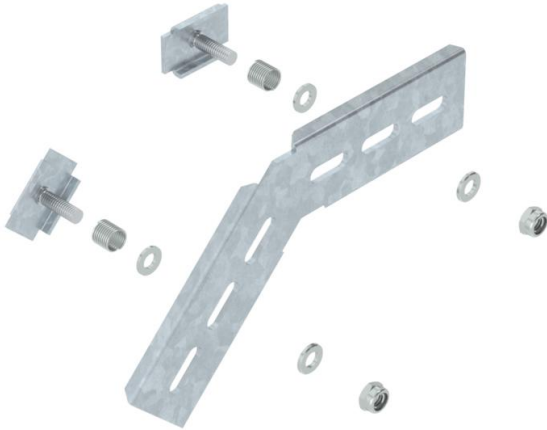

## 45° mounting bracket FT

Item number: 6017320

45° installation profile, vertical, for C mesh cable tray and GR-Magic® mesh cable tray with a side height of 55 mm.  
Each with two clamps of type KS 23 35.  
Including connector, to create 90° bends.

**St** Steel

**FT** Hot-dip galvanised

### Master data

Item number	6017320
Type	MW 45 SL10 FT
Description 1	45° installation angle
Description 2	for C-mesh cable tray
Manufacturer	OBO
Dimension	178x103
Material	Steel
Surface	Hot-dip galvanised
Surface standard	DIN EN ISO 1461
Smallest sales unit	20
Unit of quantity	Piece
Weight	21 kg
Weight unit	kg/100 pc.

### Dimensions

Dimension	178 x 103
-----------	-----------