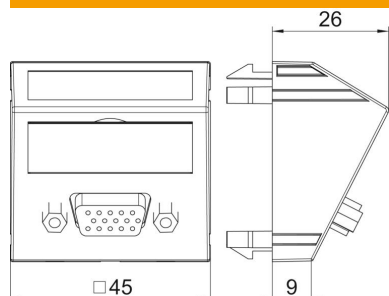

Technical data sheet

VGA connection, 1 module, slanting outlet, as screw connection

Item number: 6104622

Multimedia support with one VGA connection socket, slanting cable outlet, with labelling panel, VGA socket (HD15) with screw connection. Support plate with locking fastening, suitable for horizontal and vertical installation in the system environment.

PC Polycarbonate

Master data

Item number	6104622
Type	MTS-VGA S RW1
Description 1	Multimedia support, VGA
Description 2	socket with screw connection
Manufacturer	OBO
Dimension	45x45mm
Colour	Pure white; RAL 9010
Material	Polycarbonate
Smallest sales unit	1
Unit of quantity	Piece
Weight	2.6 kg
Weight unit	kg/100 pc.

Technical data sheet

VGA connection, 1 module, slanting outlet, as screw connection

Item number: 6104622

Dimensions

Width	45 mm
Height	45 mm

Technical data

Number of units	1
Surface version	Matt
Fastening type	Lock
Labelling panel	With labelling panel
Halogen-free	yes
Hinged cover	no
Lamp-wire connector	no
With printed label	no
With dust protection	no
Protection rating	IP20
Depth	26 mm
Support ring	no
Transparent	no
Use	VGA
Strain relief option	no
Combination	Basic element with central cover plate