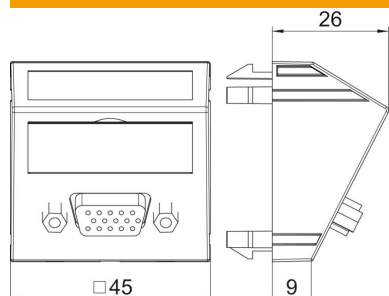

## Master data

Item number	6104628
Type	MTS-VGA S AL 1
Description 1	Multimedia support, VGA
Description 2	socket with screw connection
Manufacturer	OBO
Dimension	45x45mm
Colour	Aluminium painted
Material	Polycarbonate
Smallest sales unit	1
Unit of quantity	Piece
Weight	2.6 kg
Weight unit	kg/100 pc.

## Dimensions

Width	45 mm
Height	45 mm