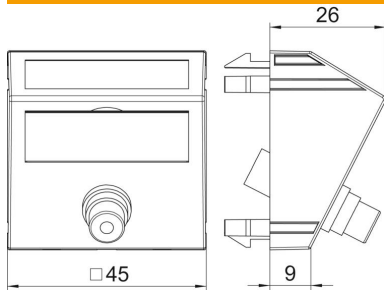

# Technical data sheet

Video cinch connection, 1 module, slanting outlet, as 1:1 coupling, black-grey  
Item number: 6105009

Multimedia support with one cinch connection socket for composite video, slanting cable outlet, with labelling panel, cinch coupling (RCA), socket-socket version, colour coding yellow. Support plate with locking fastening, suitable for horizontal and vertical installation in the system environment.

## Master data

Item number	6105009
Type	MTS-R F SWGR1
Description 1	Multimedia support video cinch
Description 2	1x coupling, socket-socket
Manufacturer	OBO
Dimension	45x45mm
Colour	Black-grey; RAL 7021
Material	Polycarbonate
Smallest sales unit	1
Unit of quantity	Piece
Weight	1.7 kg
Weight unit	kg/100 pc.

# Technical data sheet

Video cinch connection, 1 module, slanting outlet, as 1:1 coupling, black-grey  
Item number: 6105009

## Dimensions

Width	45 mm
Height	45 mm