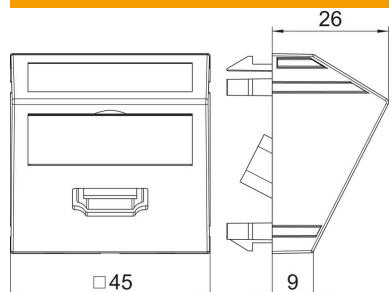

## Master data

Item number	6104817
Type	MTS-HD S SWGR1
Description 1	Multimedia support, HDMI
Description 2	socket with screw connection
Manufacturer	OBO
Dimension	45x45mm
Colour	Black-grey; RAL 7021
Material	Polycarbonate
Smallest sales unit	1
Unit of quantity	Piece
Weight	3.4 kg
Weight unit	kg/100 pc.

## Dimensions

Width	45 mm
Height	45 mm