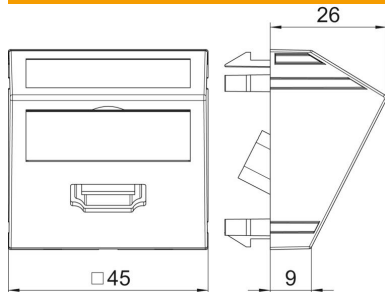

Technical data sheet

HDMI connection, 1 module, slanting outlet, as screw connection

Item number: 6104820

Multimedia support with one HDMI connection socket, slanting cable outlet, with labelling panel, HDMI socket with screw connection. Support plate with locking fastening, suitable for horizontal and vertical installation in the system environment.

PC Polycarbonate

Master data

Item number	6104820
Type	MTS-HD S AL1
Description 1	Multimedia support, HDMI
Description 2	socket with screw connection
Manufacturer	OBO
Dimension	45x45mm
Colour	Aluminium painted
Material	Polycarbonate
Smallest sales unit	1
Unit of quantity	Piece
Weight	3.4 kg
Weight unit	kg/100 pc.

Technical data sheet

HDMI connection, 1 module, slanting outlet, as screw connection

Item number: 6104820

Dimensions

Width	45 mm
Height	45 mm

Technical data

Number of units	1
Surface version	Matt
Fastening type	Lock
Labelling panel	With labelling panel
Halogen-free	yes
Hinged cover	no
Lamp-wire connector	no
With printed label	no
With dust protection	no
Protection rating	IP20
Depth	26 mm
Support ring	no
Transparent	no
Use	HDMI
Strain relief option	no
Combination	Basic element with central cover plate