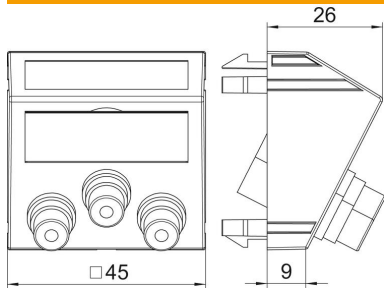

# Technical data sheet

Audio/video cinch connection, 1 module, slanting outlet, as 1:1 coupling, aluminium-painted  
Item number: 6105204

Multimedia support with three cinch connection sockets for audio/video, slanting cable outlet, with labelling panel, three cinch couplings (RCA), socket-socket version, colour coding yellow/red/white. Support plate with locking fastening, suitable for horizontal and vertical installation in the system environment.

## Master data

Item number	6105204
Type	MTS-12R F AL1
Description 1	Multimedia support audio/video
Description 2	3x coupling, socket-socket
Manufacturer	OBO
Dimension	45x45mm
Colour	Aluminium painted
Material	Polycarbonate
Smallest sales unit	1
Unit of quantity	Piece
Weight	3.4 kg
Weight unit	kg/100 pc.

# Technical data sheet

Audio/video cinch connection, 1 module, slanting outlet, as 1:1 coupling, aluminium-painted  
Item number: 6105204

## Dimensions

Width	45 mm
Height	45 mm