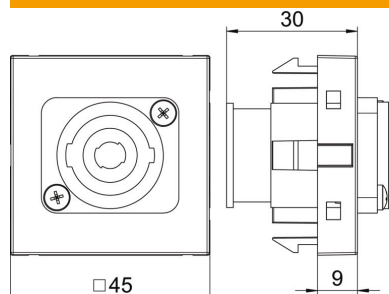

## Master data

|                     |                              |
|---------------------|------------------------------|
| Item number         | 6105272                      |
| Type                | MTG-SON S SWGR1              |
| Description 1       | Multimedia support, Speakon  |
| Description 2       | socket with screw connection |
| Manufacturer        | OBO                          |
| Dimension           | 45x45mm                      |
| Colour              | Black-grey; RAL 7021         |
| Material            | Polycarbonate                |
| Smallest sales unit | 1                            |
| Unit of quantity    | Piece                        |
| Weight              | 2.8 kg                       |
| Weight unit         | kg/100 pc.                   |

## Dimensions

|        |       |
|--------|-------|
| Width  | 45 mm |
| Height | 45 mm |

## Technical data

|                      |  |
|----------------------|--|
| Surface version      | Matt                                   |
| Fastening type       | Lock                                   |
| Labelling panel      | Without labelling panel                |
| Halogen-free         | no                                     |
| Hinged cover         | no                                     |
| Lamp-wire connector  | no                                     |
| With printed label   | no                                     |
| With dust protection | no                                     |
| Protection rating    | IP20                                   |
| Depth                | 9 mm                                   |
| Support ring         | yes                                    |
| Transparent          | no                                     |
| Use                  | XLR                                    |
| Strain relief option | no                                     |
| Combination          | Basic element with central cover plate |