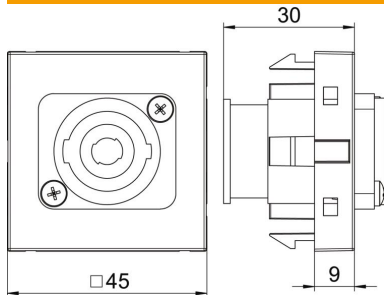

Technical data sheet

Speakon connection, 1 module, straight outlet, 4-pin socket, as screw connection, aluminium-painted
Item number: 6105274

Multimedia support with one Speakon connection socket, straight cable outlet, without labelling panel, Speakon 4-pin socket with screw connection. Support plate with locking fastening, suitable for horizontal and vertical installation in the system environment.

PC Polycarbonate

Master data

Item number	6105274
Type	MTG-SON S AL1
Description 1	Multimedia support, Speakon
Description 2	socket with screw connection
Manufacturer	OBO
Dimension	45x45mm
Colour	Aluminium painted
Material	Polycarbonate
Smallest sales unit	1
Unit of quantity	Piece
Weight	2.8 kg
Weight unit	kg/100 pc.

Technical data sheet

Speakon connection, 1 module, straight outlet, 4-pin socket, as screw connection, aluminium-painted
Item number: 6105274

Dimensions

Width	45 mm
Height	45 mm

Technical data

Surface version	Matt
Fastening type	Lock
Labelling panel	Without labelling panel
Halogen-free	no
Hinged cover	no
Lamp-wire connector	no
With printed label	no
With dust protection	no
Protection rating	IP20
Depth	9 mm
Support ring	yes
Transparent	no
Use	XLR
Strain relief option	no
Combination	Basic element with central cover plate