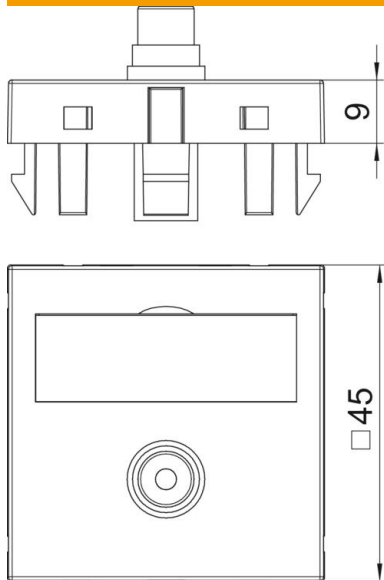

# Technical data sheet

Video cinch connection, 1 module, straight outlet, as 1:1 coupling, black-grey  
Item number: 6104997

Multimedia support with one cinch connection socket for composite video, straight cable outlet, with labelling panel, cinch coupling (RCA), socket-socket version, colour coding yellow. Support plate with locking fastening, suitable for horizontal and vertical installation in the system environment.

## Master data

Item number	6104997
Type	MTG-R F SWGR1
Description 1	Multimedia support video cinch
Description 2	1x coupling, socket-socket
Manufacturer	OBO
Dimension	45x45mm
Colour	Black-grey; RAL 7021
Material	Polycarbonate
Smallest sales unit	1
Unit of quantity	Piece
Weight	1.5 kg
Weight unit	kg/100 pc.

# Technical data sheet

Video cinch connection, 1 module, straight outlet, as 1:1 coupling, black-grey  
Item number: 6104997

## Dimensions

Width	45 mm
Height	45 mm