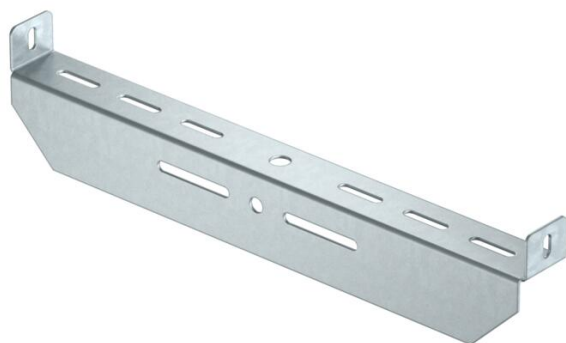

## Centre suspension, universal FS

Item number: 6358856

Universal centre suspension for fastening to threaded rods and supports.  
Preferred use of this centre suspension in combination with cable ladders and mesh cable trays.

**St** Steel

**FS** Strip galvanized

### Master data

Item number	6358856
Type	MAHU 300 FS
Description 1	Centre suspension
Description 2	universal
Manufacturer	OBO
Dimension	B300mm
Material	Steel
Surface	Strip galvanized
Surface standard	DIN EN 10346
Smallest sales unit	1
Unit of quantity	Piece
Weight	39.3 kg
Weight unit	kg/100 pc.

### Dimensions

Width	300 mm
Dimension B	300 mm