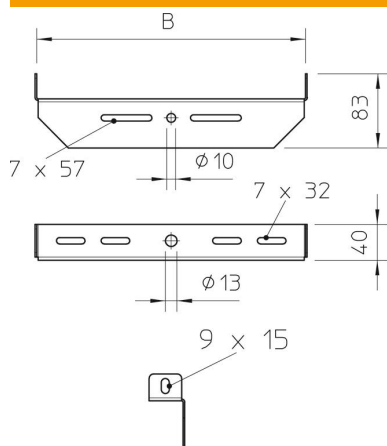

### Master data

Item number	6358856
Type	MAHU 300 FS
Description 1	Centre suspension
Description 2	universal
Manufacturer	OBO
Dimension	B300mm
Material	Steel
Surface	Strip galvanized
Surface standard	DIN EN 10346
Smallest sales unit	1
Unit of quantity	Piece
Weight	39.3 kg
Weight unit	kg/100 pc.

### Dimensions

Width	300 mm
Dimension B	300 mm