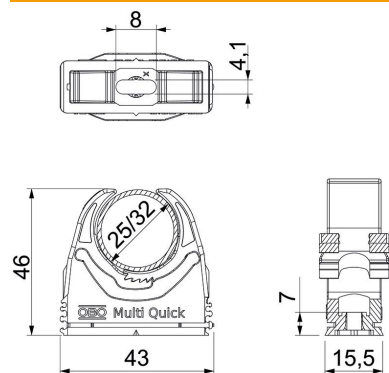

Technical data sheet

Multi-Quick clip, metric

Item number: 2153734

Flush-mounted clip to accept metric pipes and Quick Pipe electrical installation pipes. Flexible clamping range of several millimetres. Universal fastening options on walls and ceilings, both indoors and outdoors. Toolless pipe mounting. Can also be arranged with OBO Quick or starQuick clip.

PA Polyamide

Master data

Item number	2153734
Type	M-Quick M32 LGR
Description 1	Multi-Quick clip
Manufacturer	OBO
Dimension	25-32mm
Colour	Light grey; RAL 7035
Material	Polyamide
Smallest sales unit	50
Unit of quantity	Piece
Weight	1.39 kg
Weight unit	kg/100 pc.

Technical data sheet

Multi-Quick clip, metric

Item number: 2153734

Dimensions

Dimension A	43 mm
Dimension B	15.5 mm
Dimension E	8 mm
Dimension F	4.1 mm
Dimension h	7 mm
Dimension H	46 mm

Technical data

Expandable	yes
Number of cables/pipes	1
Pull-out value	60 N
Fastening type	Screw hole
Flame-resistant	acc. to VDE 0471/DIN 695 Part 2-1, test temperature 650°C
Closed	no
Halogen-free	yes
With inlay	no
Snap system	yes
Quick clip installation	Durchgangsloch_auf_M6_Gewinde_aufschraubbar
Clamping range D, max.	32 mm
Clamping range D, min.	25 mm
UV-resistant	no