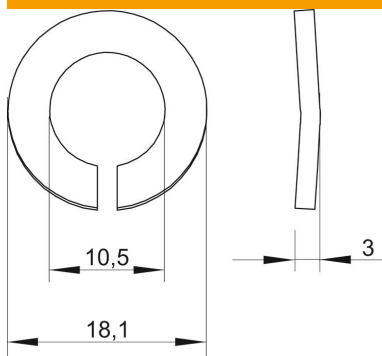

Technical data sheet

Lock washer A4

Item number: 3405111

Lock washer according to DIN 128, shape A.

A4 Stainless steel

2B Bright, treated

Master data

Item number	3405111
Type	LWS M10 A4
Description 1	Lock washer
Manufacturer	OBO
Dimension	M10
Material	Stainless steel
Surface	Bright, treated
Surface standard	
Smallest sales unit	100
Unit of quantity	Piece
Weight	0.21 kg
Weight unit	kg/100 pc.

Dimensions

Height	3 mm
Dimension d	10.5 mm
Dimension d max.	18.1 mm
Dimension d min.	18.1 mm
Dimension h	3 mm

Technical data sheet

Lock washer A4

Item number: 3405111

Technical data

Thread	M10
Inner diameter	10.5 mm
Lock washer version	Ribbed