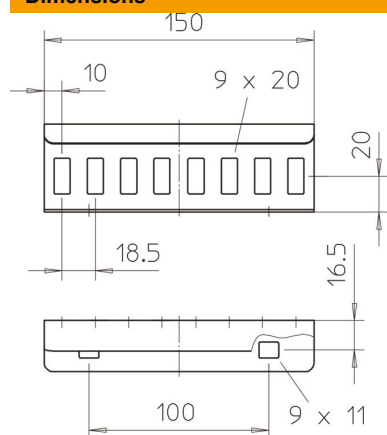

## Straight connector FS

Item number: 6200832

Straight connector as external connector to connect cable ladders and fittings with a side height of 45 mm and continuous side perforation. The bolt fastening ensures the continuity of the equipotential bonding.

### Master data

Item number	6200832
Type	LVG 45 FS
Description 1	Straight connector
Description 2	for cable ladder
Manufacturer	OBO
Dimension	49x150
Material	Steel
Surface	Strip galvanized
Surface standard	DIN EN 10346
Smallest sales unit	10
Unit of quantity	Piece
Weight	19 kg
Weight unit	kg/100 pc.

### Dimensions

Dimension	49x150
Length	150 mm
Height	49 mm
Plate thickness	1.5 mm