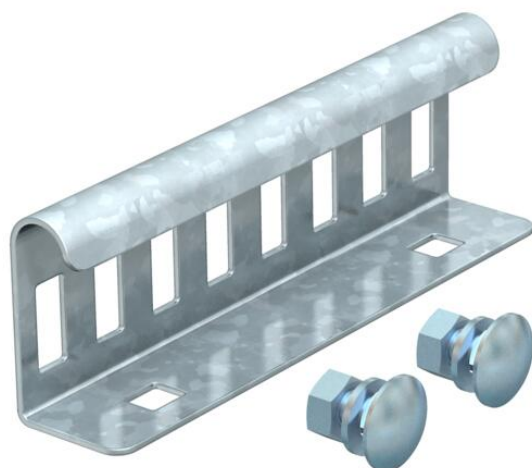

## Straight connector FS

Item number: 6200832

Straight connector as external connector to connect cable ladders and fittings with a side height of 45 mm and continuous side perforation. The bolt fastening ensures the continuity of the equipotential bonding.

**St** Steel

**FS** Strip galvanized

### Master data

Item number	6200832
Type	LVG 45 FS
Description 1	Straight connector
Description 2	for cable ladder
Manufacturer	OBO
Dimension	49x150
Material	Steel
Surface	Strip galvanized
Surface standard	DIN EN 10346
Smallest sales unit	10
Unit of quantity	Piece
Weight	19 kg
Weight unit	kg/100 pc.

### Dimensions

Dimension	49x150
Length	150 mm
Height	49 mm
Plate thickness	1.5 mm