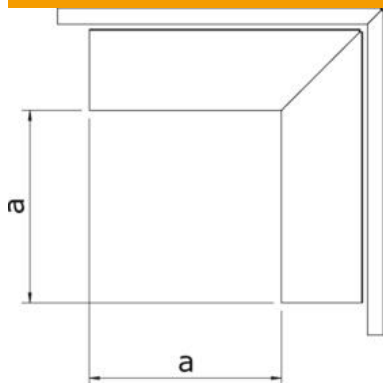

St Steel

FSK Strip galvanized / plastic coated

Master data

Item number	6248432
Type	LKM A80080RW
Description 1	External corner
Description 2	with cover
Manufacturer	OBO
Dimension	80x80mm
Colour	Pure white; RAL 9010
Material	Steel
Surface	Strip galvanized / plastic coated
Surface standard	DIN EN 10346
Smallest sales unit	1
Unit of quantity	Piece
Weight	75.3 kg
Weight unit	kg/100 pc.

Technical data sheet

External corner, for cable trunking type LKM 80080

Item number: 6248432

Dimensions

Length	120 mm
Width	80 mm
Height	80 mm
Dimension a	120 mm

Technical data

Version for	Base and cover
Fastening type	Base perforation
Maintain electrical functions	no
for duct dimension	80 x 80
Halogen-free	yes
Duct height, min.	80 mm
Trunking depth	80 mm
Protection rating	IP30
Protective film	no
Protection rating IK code	IK10
Permitted temperature range, max.	90 °C
Permitted temperature range, min.	-5 °C
Angle range, min.	90 mm