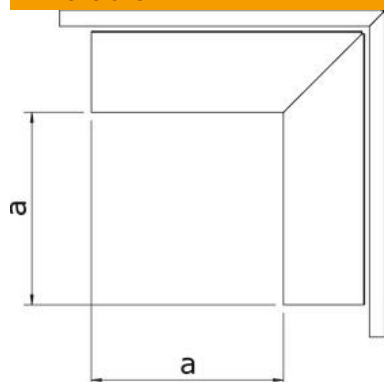

### Master data

Item number	6249574
Type	LKM A60100RW
Description 1	External corner
Description 2	with cover
Manufacturer	OBO
Dimension	60x100mm
Colour	Pure white; RAL 9010
Material	Steel
Surface	Strip galvanized / plastic coated
Surface standard	DIN EN 10346
Smallest sales unit	1
Unit of quantity	Piece
Weight	73.1 kg
Weight unit	kg/100 pc.

## Dimensions

Length	120 mm
Width	100 mm
Height	64 mm
Dimension a	120 mm