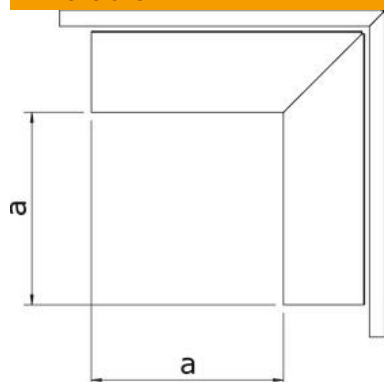

Technical data sheet

External corner, for cable trunking type LKM 60060

Item number: 6248047

External corner including cover for changing the direction of the LKM ducts.
Equipotential bonding without additional aids, between base and cover

St Steel

FS Strip galvanized

Master data

Item number	6248047
Type	LKM A60060FS
Description 1	External corner
Description 2	with cover
Manufacturer	OBO
Dimension	60x60mm
Material	Steel
Surface	Strip galvanized
Surface standard	DIN EN 10346
Smallest sales unit	1
Unit of quantity	Piece
Weight	55.8 kg
Weight unit	kg/100 pc.

Technical data sheet

External corner, for cable trunking type LKM 60060

Item number: 6248047

Dimensions

Length	120 mm
Width	60 mm
Height	64 mm
Dimension a	120 mm

Technical data

Version for	Base and cover
Fastening type	Base perforation
Maintain electrical functions for duct dimension	no
Halogen-free	yes
Duct height, min.	64 mm
Trunking depth	64 mm
Protection rating	IP30
Protective film	no
Protection rating IK code	IK10
Permitted temperature range, max.	90 °C
Permitted temperature range, min.	-5 °C
Angle range, min.	90 mm