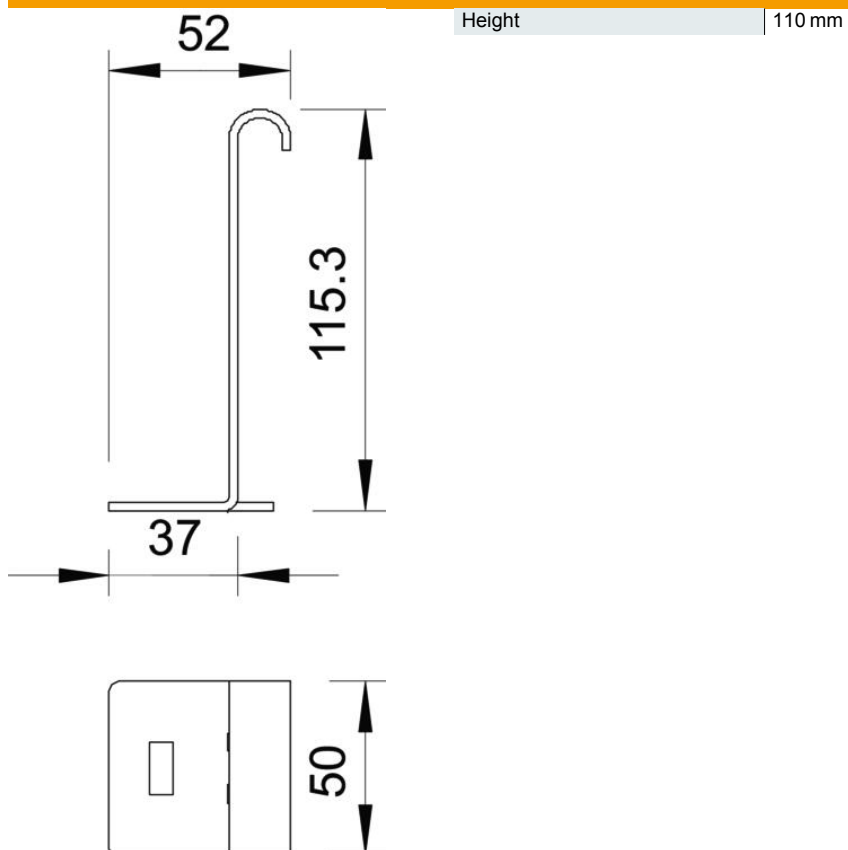

Technical data sheet

Connector FT

Item number: 6221424

Connector for creation of branches at the same height at a later date.
To increase the cable supporting surface, use a conjunction of corner plates of type LEB.

St Steel

FT Hot-dip galvanised

Master data

Item number	6221424
Type	LAS 110 FT
Description 1	Connection piece
Description 2	for cable ladder
Manufacturer	OBO
Dimension	H110mm
Material	Steel
Surface	Hot-dip galvanised
Surface standard	DIN EN ISO 1461
Smallest sales unit	10
Unit of quantity	Piece
Weight	18.7 kg
Weight unit	kg/100 pc.

Technical data sheet

Connector FT

Item number: 6221424

Dimensions

Technical data

Suitable for mesh cable tray	no
Suitable for cable ladder	yes
Suitable for cable tray	no
Rustproof steel, pickled	no